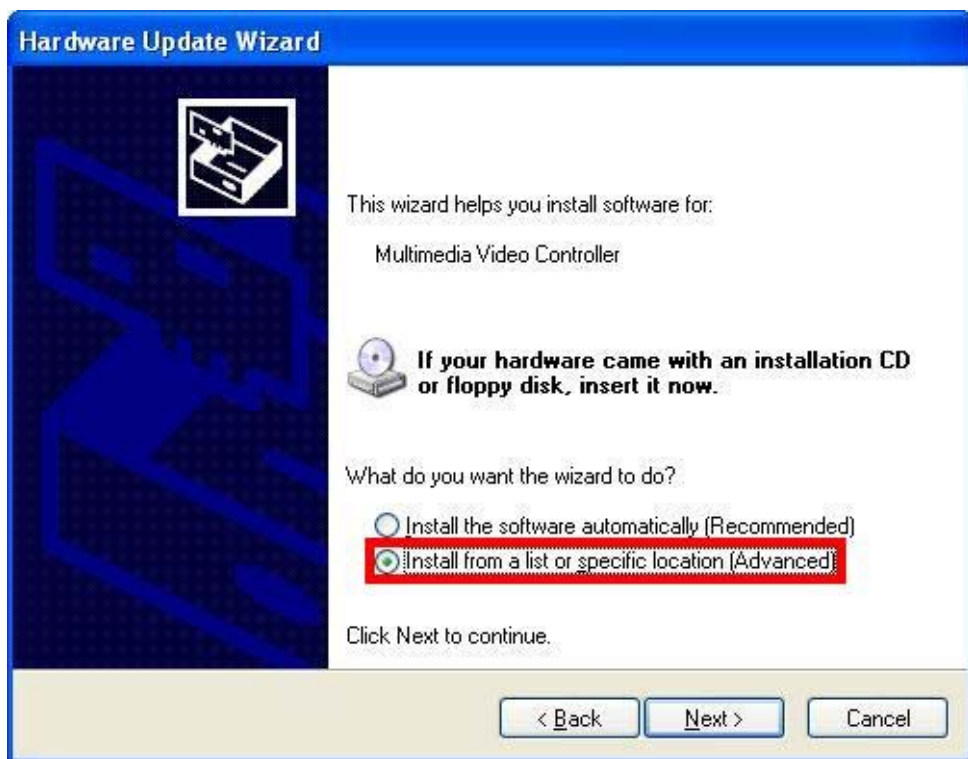

6. Install software for “ **Multimedia Video Controller** ” Please select “**Install from a list or specific location**”