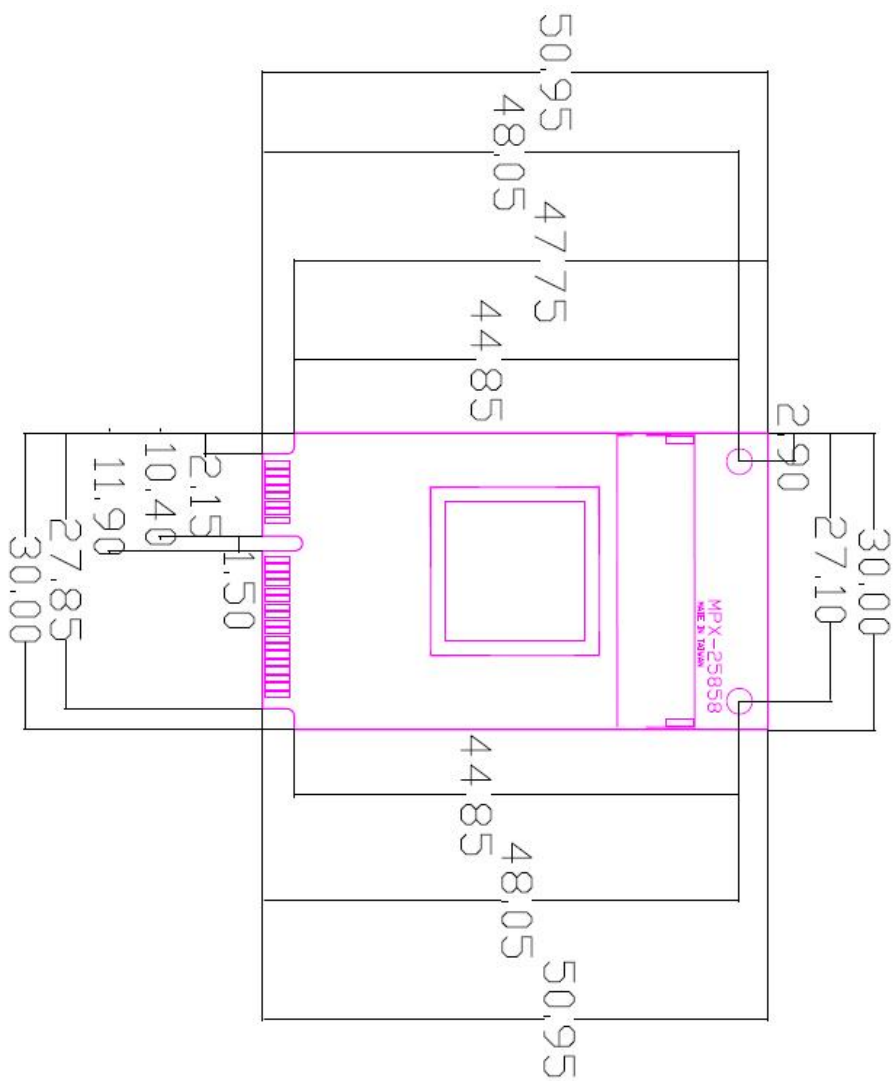

General Specification	
Form Factor	PCI Express mini card
Controller	One CX-25858 chip
Accessories	1 x 20-pin DF14 to 2 x D-sub 9 Cable 1 x 8-ch BNC Video input Cable 1 x 8-ch RCA Audio input Cable
Display rate	8 channels video inputs share with 240 fps
Output Type	NTSC/PAL
Dimensions (L x W)	51mm x 30mm

1.1 <Component Placement>

1.2 <Mechanical Drawing>

Unit: mm

1.3 <Connector Reference>

Connector: CN_AV

Type: DF14 20-pin pitch=1.25mm

Pin	Description
1	Video1
2	Video2
3	Video3
4	Video4
5	GND
6	Video5
7	Video6
8	Video7
9	Video8
10	GND
11	Audio1
12	Audio2
13	Audio3
14	Audio4
15	GND
16	Audio5
17	Audio6
18	Audio7
19	Audio8
20	GND