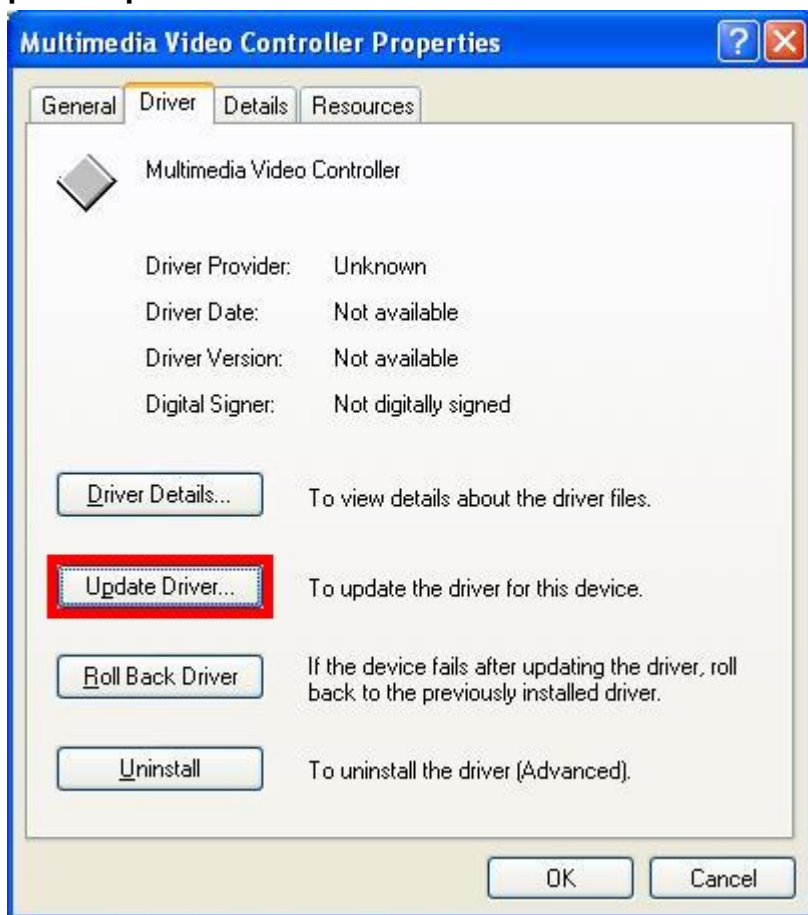

1.4 <Driver Setting>

1. Copy the CD Driver folder to disk, Ex: C:\ , D:\ ...
2. Please select “**Device Manager**”

3. You can see other devices "Multimedia Video Controller"

4. Please select “**Multimedia Video Controller Device**” then press **Update Driver**