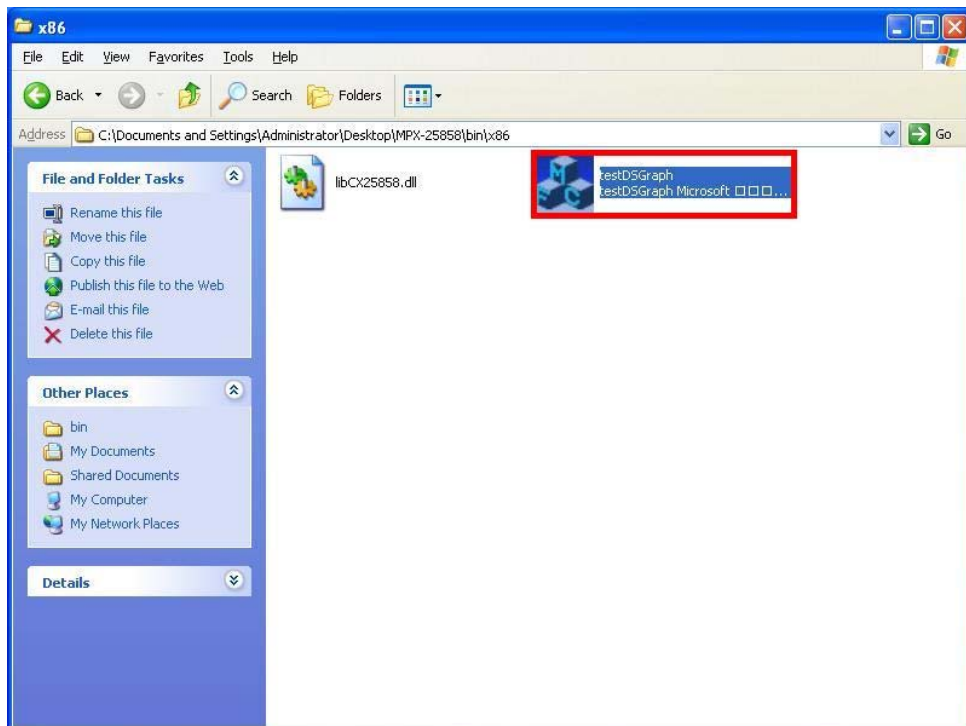

11. Please click “Continue Anyway”

12. Completing the hardware update wizard

13. Computer Management

1.5 <Sample Program>

1. After driver install, please select
“C:\MPX-25858\bin\x86\testDSGraph”

2. Please select