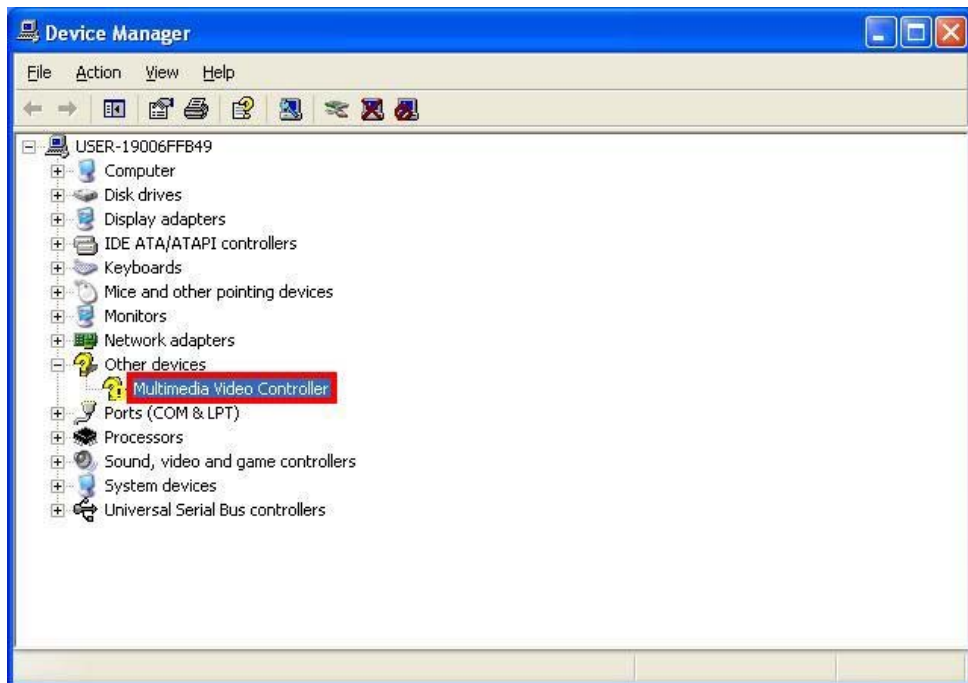

3. You can see other devices "Multimedia Video Controller"