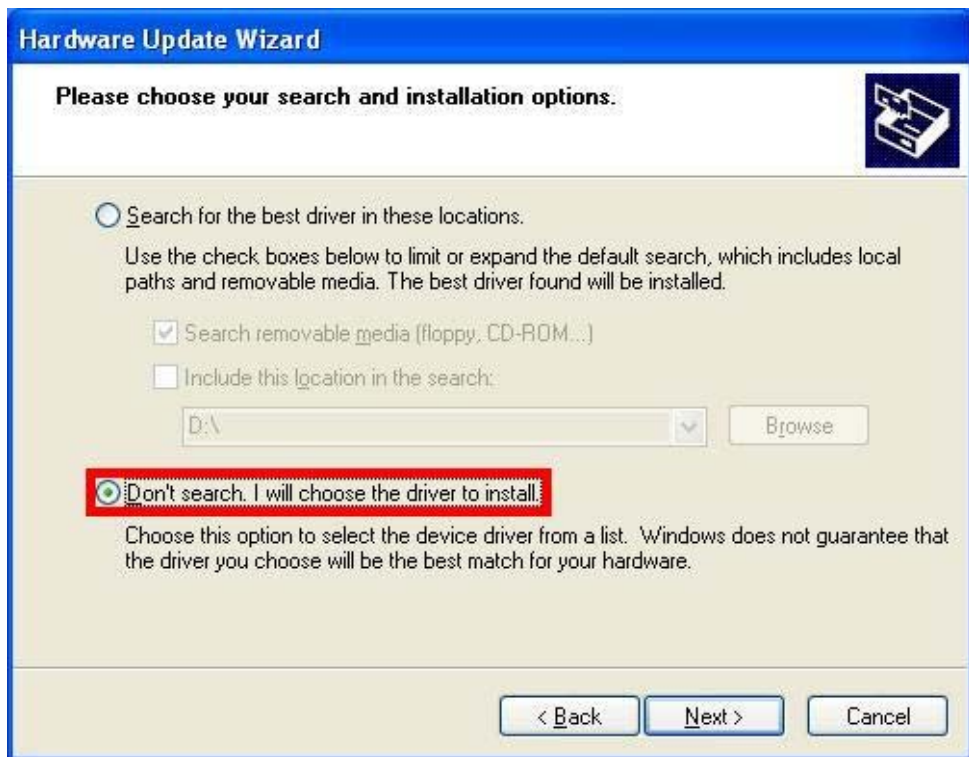

5. Please select “NO, not this time”

6. Install software for “ **Multimedia Video Controller** ” Please select “**Install from a list or specific location**”

7. Please select “**Don't search. I will choose the driver to install**” then press “**Next**”