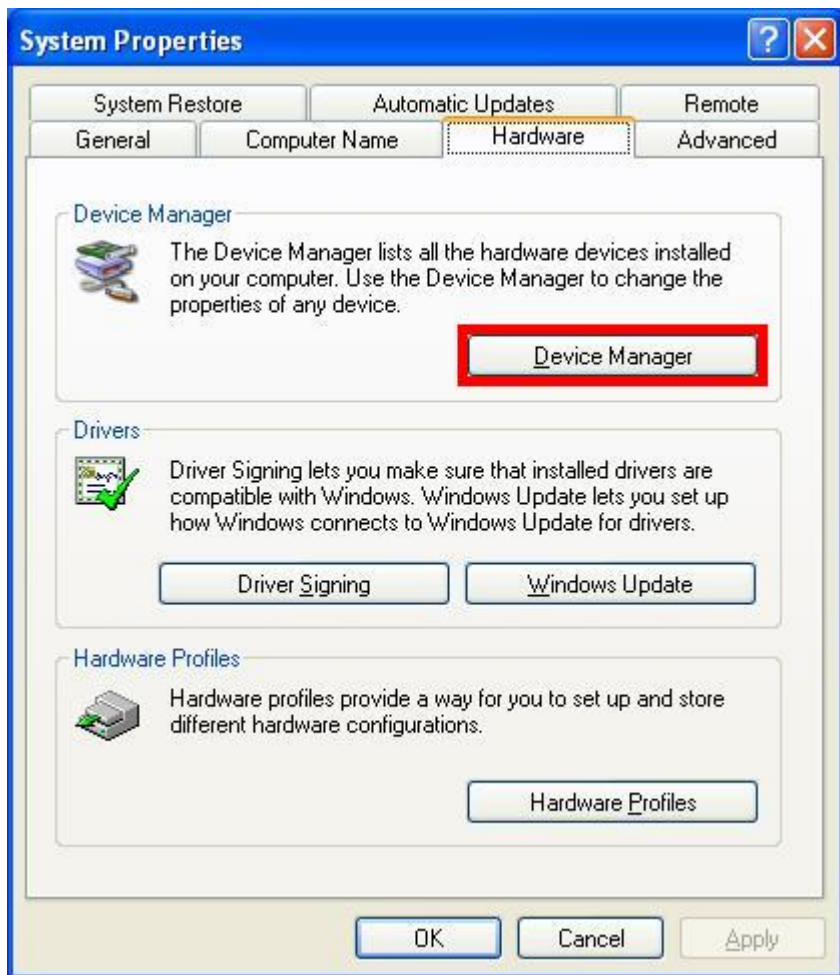

1.3 <Connector Reference>

Connector: CN_AV

Type: DF14 20-pin pitch=1.25mm

Pin	Description
1	Video1
2	Video2
3	Video3
4	Video4
5	GND
6	Video5
7	Video6
8	Video7
9	Video8
10	GND
11	Audio1
12	Audio2
13	Audio3
14	Audio4
15	GND
16	Audio5
17	Audio6
18	Audio7
19	Audio8
20	GND

1.4 <Driver Setting>

1. Copy the CD Driver folder to disk, Ex: C:\ , D:\ ...
2. Please select “**Device Manager**”