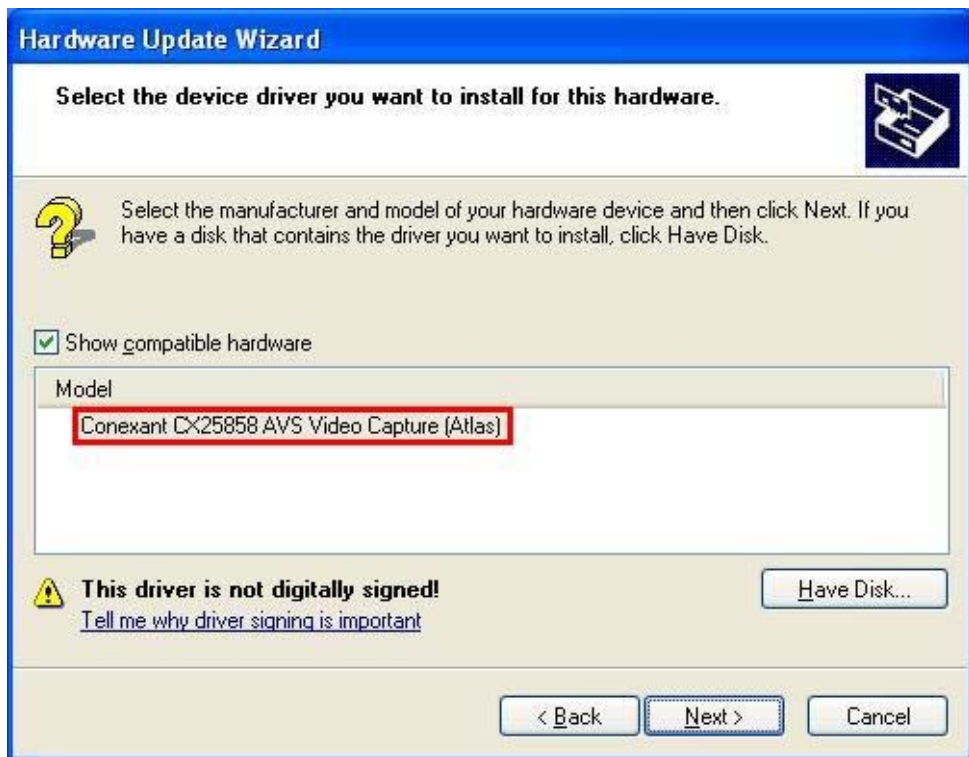

10. You can see “**Conexant CX25858 AVS Video Capture (Atlas)**” then press “**Next**”