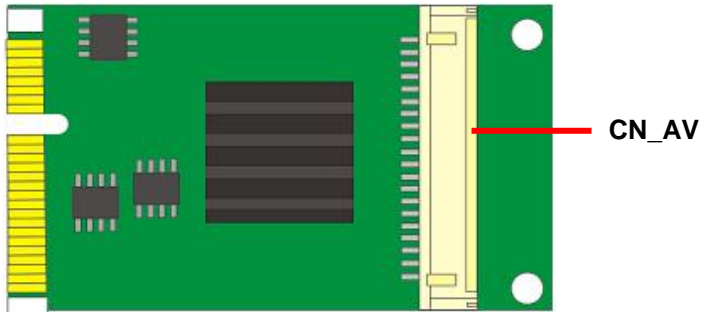

Cable kit:

Cable:

1 x DF14 to dual D-sub 9 Cable
(OALES-BKU2-H14)

1 x 8-ch BNC Video input Cable
(OALBNCE8-3)

1 x 8-ch RCA Audio input Cable
(OALDB9-AUD8)

CD Content:

Drivers & User's Manual

1.0 <Product Specification>

General Specification	
Form Factor	PCI Express mini card
Controller	One CX-25858 chip
Accessories	1 x 20-pin DF14 to 2 x D-sub 9 Cable 1 x 8-ch BNC Video input Cable 1 x 8-ch RCA Audio input Cable
Display rate	8 channels video inputs share with 240 fps
Output Type	NTSC/PAL
Dimensions (L x W)	51mm x 30mm

1.1 <Component Placement>

1.2 <Mechanical Drawing>

Unit: mm

1.3 <Connector Reference>

Connector: CN_AV

Type: DF14 20-pin pitch=1.25mm

Pin	Description
1	Video1
2	Video2
3	Video3
4	Video4
5	GND
6	Video5
7	Video6
8	Video7
9	Video8
10	GND
11	Audio1
12	Audio2
13	Audio3
14	Audio4
15	GND
16	Audio5
17	Audio6
18	Audio7
19	Audio8
20	GND