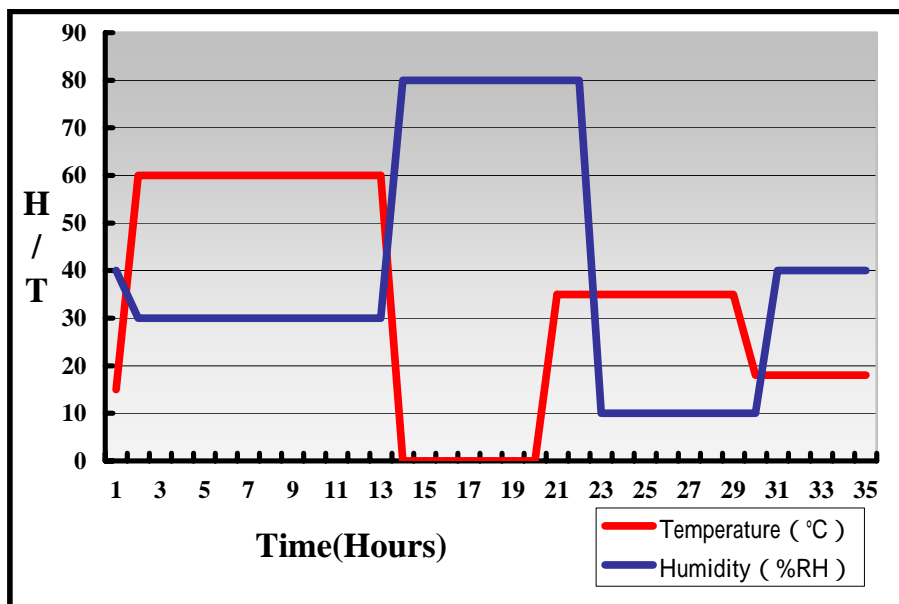

3. Environmental test

3.1 Temperature & Humidity Test

Hardware Device list:

System Board	LE-363
CPU	AMD Geode GX 2 400MHZ
Memory	OnBoard DDR 128MB
HDD	Western Digital 250GB Model: WD2500JB-00GVCO
KEYBOARD	Genius KWD-203
MOUSE	Logitech M-CAA43
Test Equipment	THERMOTRON 2800 Programmer/Controller
Test Program	BCM

Test Result: