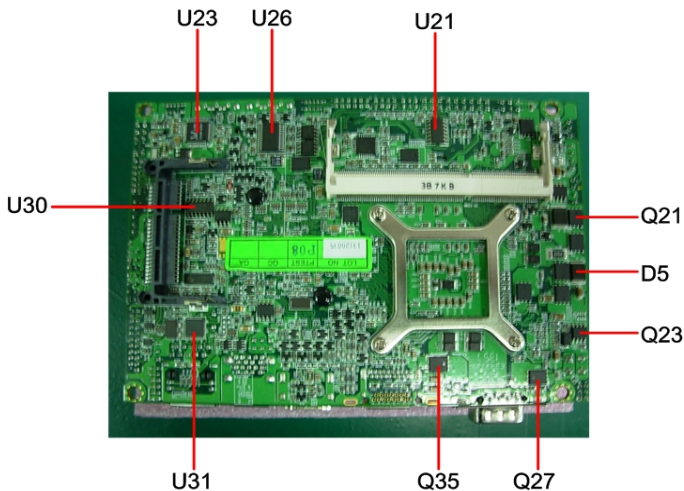

4. Reliability Test

4.1 Power Consumption Test

1. Test Environment:

CPU	Intel® Core™ i7-4700EQ 2.40GHz			
Memory	ACPI DDR3 1600 4GBx1(H5TC4G83AFR)			
HDD	Western Digital WD5002AALX-00J37A0			
Power Supply	SWITCHCHING MC-B350ATX 350W			
Voltage	MS-DOS Boot up		Win8 PRO(64-Bit) 3DMark2013 + Prime95-255a	
	Current (A)	Power (W)	Current (A)	Power (W)
12V	1.90	22.8	3.80	45.6

The same as above but with LCD panel