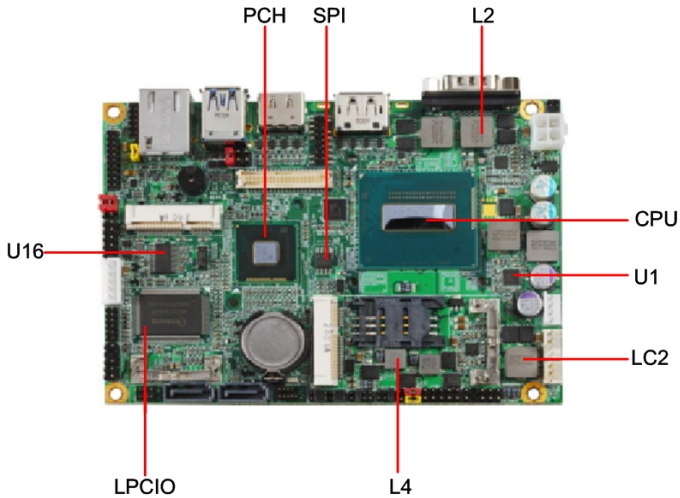

5	L2	38.9°C
6	L4	40.6°C
7	LC2	36.1°C
8	U1	41.1°C
9	U16	37.7°C
10	D5	40.5°C
11	Q21	44.9°C
12	Q23	41.8°C
13	Q27	50.1°C
14	Q35	48.8°C
15	U21	44.0°C
16	U23	42.6°C
17	U26	39.6°C
18	U30	37.3°C
19	U31	33.2°C