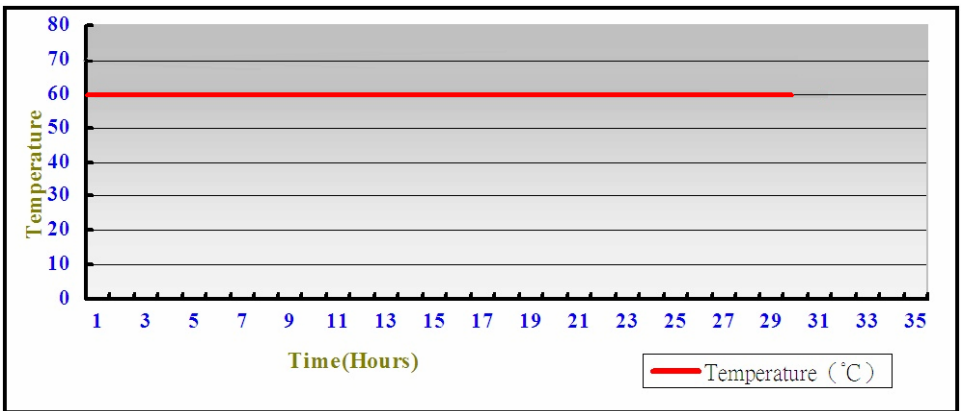

3. Environmental test

3.1 Temperature Test

System Board	LE-37C
CPU	Intel® Core™ i7-4700EQ 2.40GHz
Memory	Transcend DDR3L 1600 4GBx1 (SEC 234 HYK0 K4B4G0846B)
HDD	Western Digital WD5002AALX-00J37A0
Operating OS	Windows 7 64-bit
Test Equipment	GIANT FORCE (GTH-150-60-CP-AR)
Test Program	3DMark06+Prime95-255a