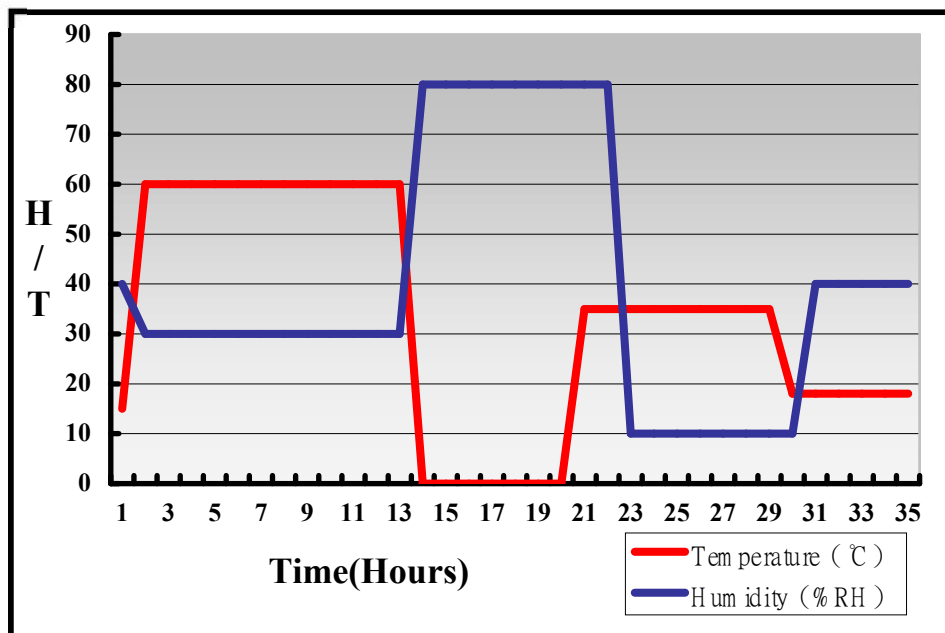

Hardware Device list:

System Board	LE-37F
CPU	Intel(R) Pentium(R) N3710 1.60GHz
Memory	Transcend DDR3L 1600 4GB (SEC 234 HYK0 K4B4G0846B)
HDD	Memo Right MRSAJ6C064GC125C00 64GB
Operating OS	Windows 7
Test Equipment	THERMOTRON 2800 Programmer/Controller
Test Program	3DMark 2006 + Prime95

Test Result: