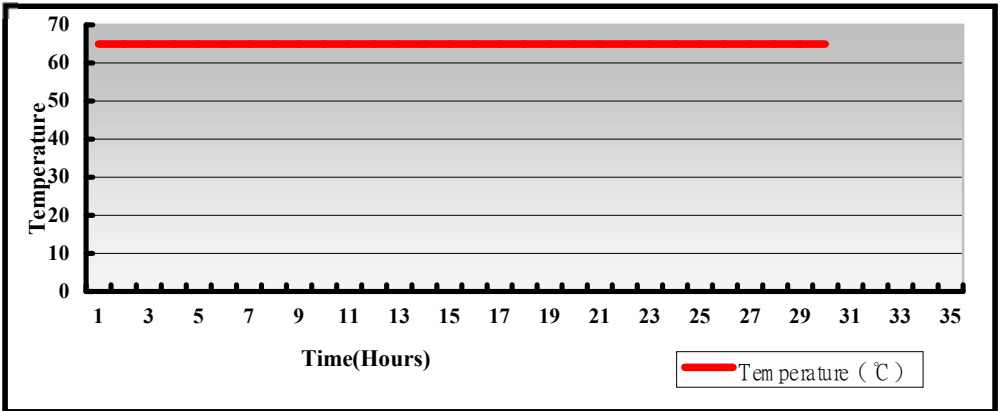

3. Environmental test

3.1 Temperature Test

Hardware Device list:

System Board	LE-37F
CPU	Intel(R) Pentium(R) N3710 1.60GHz
Memory	Transcend DDR3L 1600 4GB (SEC 234 HYK0 K4B4G0846B)
HDD	Memo Right MRSAJ6C064GC125C00 64GB
Operating OS	Windows 7
Test Equipment	THERMOTRON 2800 Programmer/Controller
Test Program	3DMark 2006 + Prime95

Test Result: