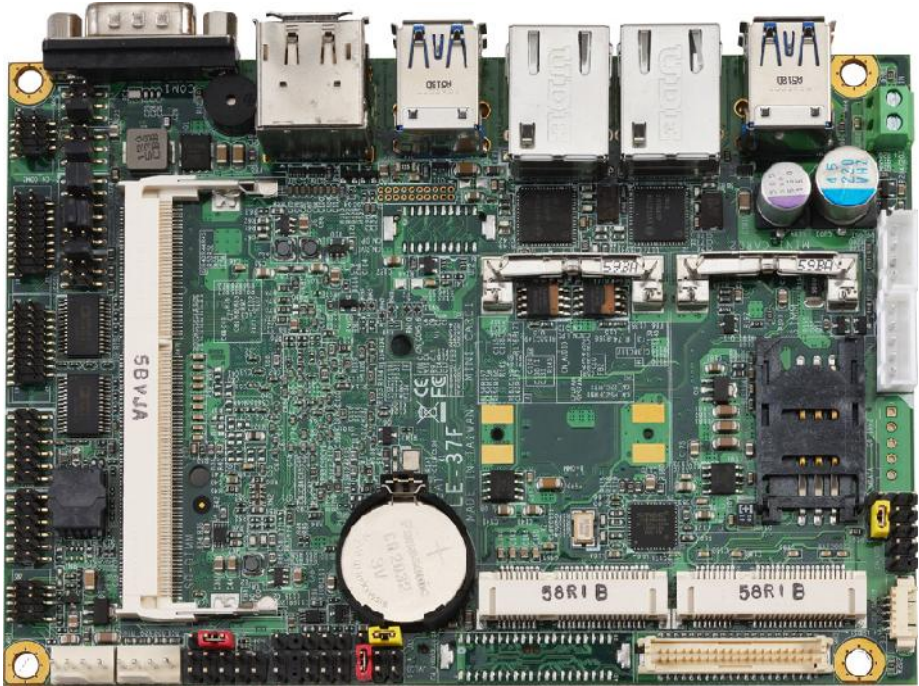

Product Test Report

Product Name	LE-37F
Product Version	A
Issued Date	2016.09.06
Report Edition	1.0
BIOS Version	1.0
Testing Engineer	Rick
Check Engineer	Daniel

REVISION HISTORY

DATE	REVISION NO.	PAGE	DESCRIPTONS
2016.09.06	Ver. 1.0	48	Initial Release