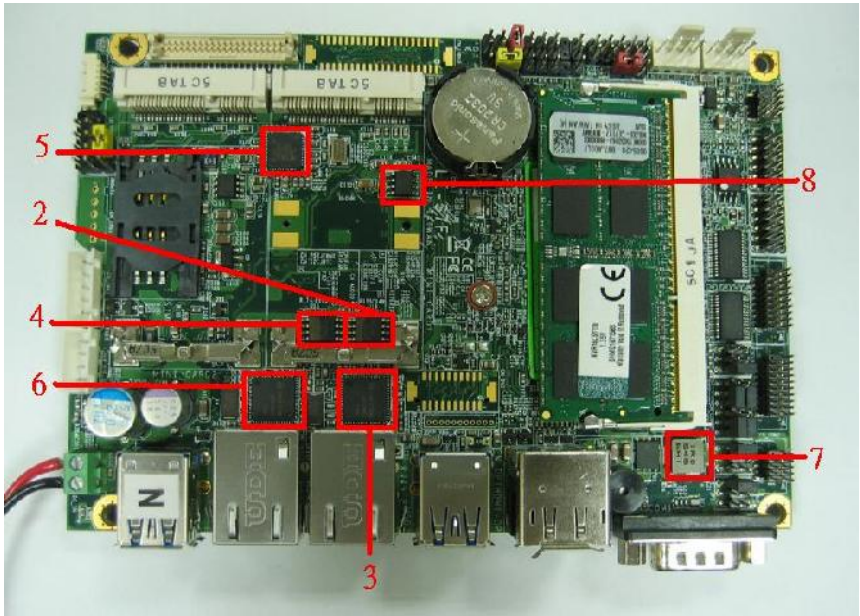

4. Reliability Test

4.1 Power Consumption Test

1. Test Environment:

Motherboard	LE-37FNXIP_A
CPU	Intel(R) Pentium(R) N3710 1.60GHz
Memory	Transcend DDR3L 1600 4GB (SEC 234 HYK0 K4B4G0846B)
HDD	Western Digital WD3200BPVT-00JJ5T0 320GB

12V Adapter: LI SHIN 0219B1280

19V Adapter: FSP FSP120-AAA

Voltage	MS-DOS Boot up		Windows 8.1 3DMARK 2006 + Prime95	
	Current (A)	Power (W)	Current (A)	Power (W)
12V	0.74	8.88	2.47	29.64
19V	0.51	9.69	1.64	31.16

1. a. Test Environment:

The same as above but with LCD

Display Panel	AUO M170EG01 17”LCD

12V Adapter: LI SHIN 0219B1280

19V Adapter: FSP FSP120-AAA

Voltage	MS-DOS Boot up		Windows 8.1 3DMARK 2006 + Prime95	
	Current (A)	Power (W)	Current (A)	Power (W)
12V	1.43	17.16	3.45	41.4
19V	0.93	17.67	2.16	41.04