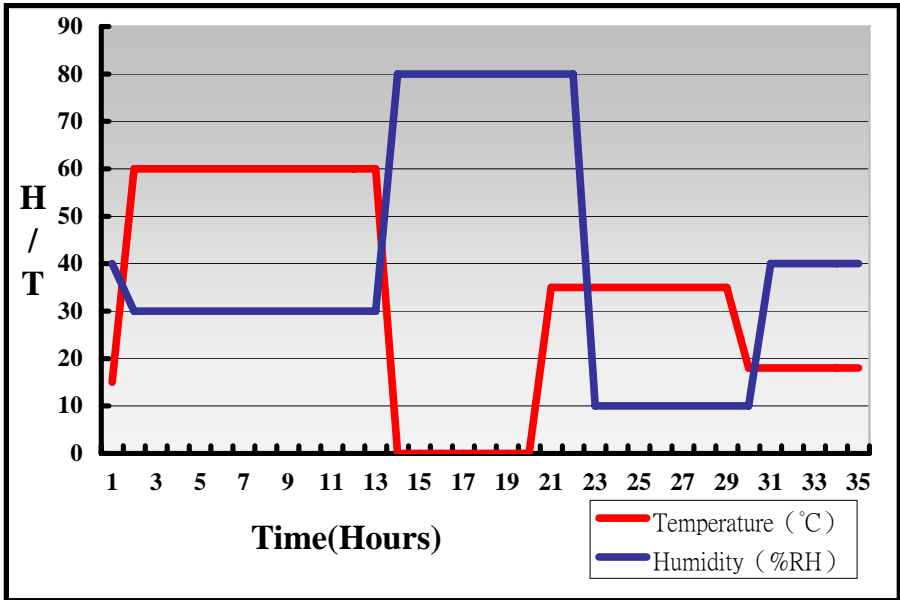

Hardware Device list:

System Board	LE-37G include Heat Spreader
CPU	Intel(R) Core(TM) i5-6300U 2.40GHz
Memory	ACPI DDR4 2400 16GB (SEC 625 K4A8G08 5WB BCRC)
HDD	Western Digital WD5000LPCX-22VHAT0 500GB
Operating OS	Windows 7
Test Equipment	GIANT FORCE GTH-150-60-SP-AR LCD-9530 Programmer/Controller
Test Program	3DMark 2006 + Prime95

Test Result: