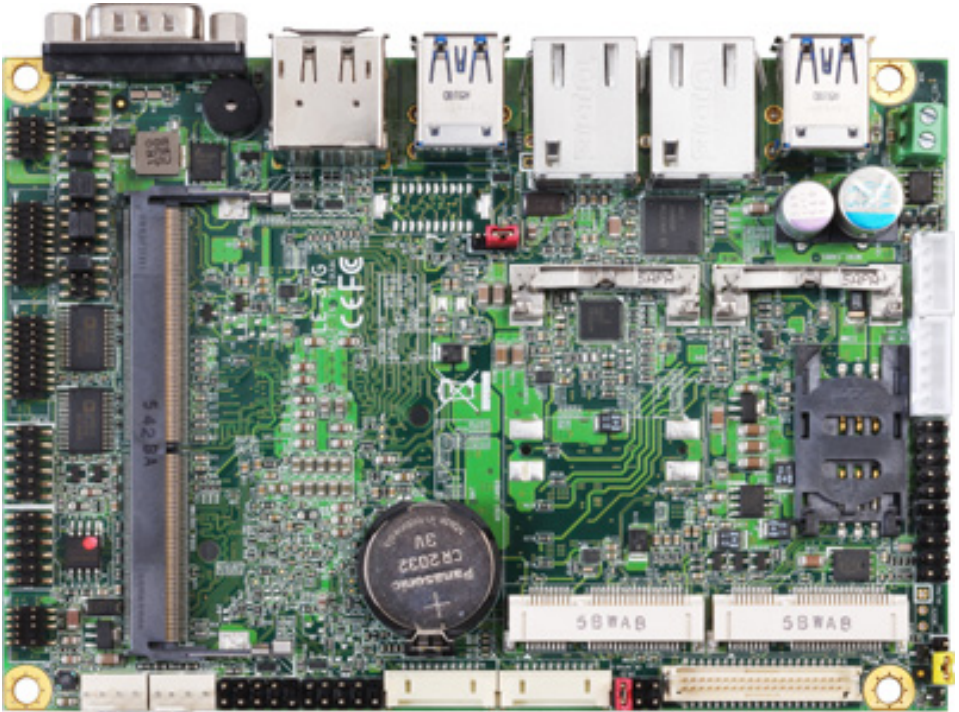

Product Test Report

Product Name	LE-37G
Product Version	C
Issued Date	2020.08.25
Report Edition	1.2
BIOS Version	1.0
Testing Engineer	Rick
Check Engineer	Perry

REVISION HISTORY

DATE	REVISION NO.	PAGE	DESCRIPTONS
2016.10.24	Ver. 1.0	53	Initial Release
2016.11.07	Ver. 1.1	54	Add PCI Express Mini Card
2017.08.09	Ver. 1.2	54	Add Temperature Test
2020.07.27	Ver. 1.3	57	Add Power Consumption
2020.08.25	Ver. 1.4	111	Add CPU for Power Consumption test, 3D / PCMARK scores