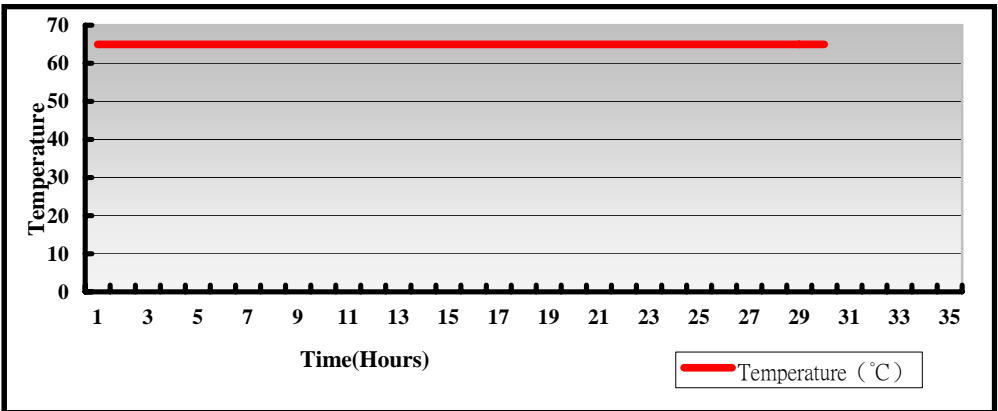

3. Environmental test

3.1 Temperature Test

Hardware Device list:

System Board	LE-37G include Heat Spreader
CPU	Intel(R) Core(TM) i5-6300U 2.40GHz
Memory	ACPI DDR4 2400 16GB (SEC 625 K4A8G08 5WB BCRC)
HDD	Western Digital WD5000LPCX-22VHAT0 500GB
Operating OS	Windows 7
Test Equipment	GIANT FORCE GTH-150-60-SP-AR LCD-9530 Programmer/Controller
Test Program	3DMark 2006 + Prime95

Test Result: