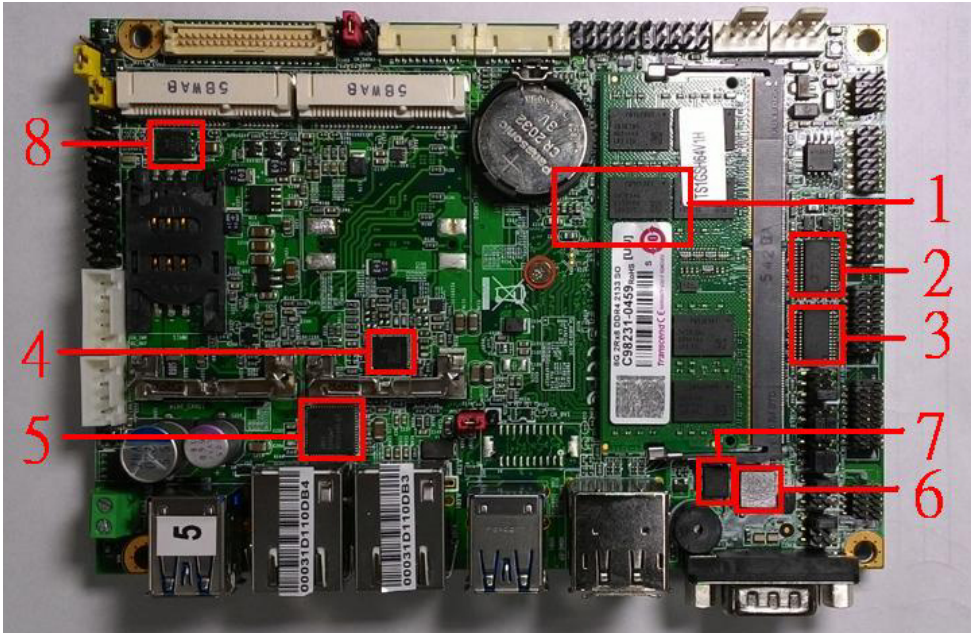

4. Reliability Test

4.1 Power Consumption Test

1. Test Environment:

Motherboard	LE-37G include Heat Spreader
CPU	Intel(R) Core(TM) i5-6300U 2.40GHz
Memory	ACPI DDR4 2400 16GB (SEC 625 K4A8G08 5WB BCRC)
HDD	Western Digital WD5000LPCX-22VHAT0 500GB

12V Adapter: LI SHIN 0219B1280

19V Adapter: FSP FSP120-AAA

Voltage	MS-DOS Boot up		Windows 7 32-bit BurnIn 7.1	
	Current (A)	Power (W)	Current (A)	Power (W)
12V	1.05	12.6	1.93	23.16
19V	0.81	15.39	1.32	25.08

1. a. Test Environment:

The same as above but with LCD

Display Panel	AUO M170EG01 17"LCD

12V Adapter: LI SHIN 0219B1280

19V Adapter: FSP FSP120-AAA

Voltage	MS-DOS Boot up		Windows 7 32-bit BurnIn 7.1	
	Current (A)	Power (W)	Current (A)	Power (W)
12V	3.09	37.08	3.8	49.92
19V	1.89	35.91	2.61	49.59