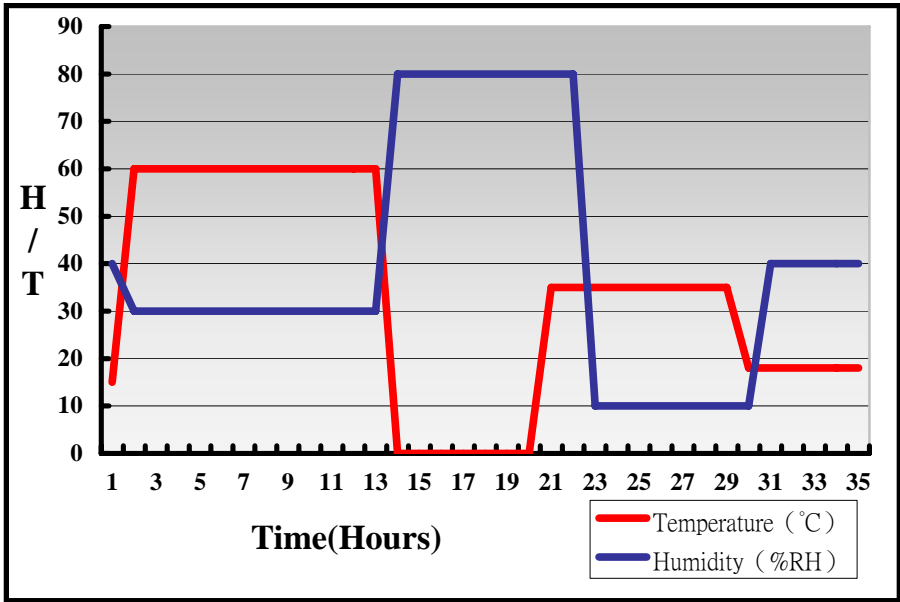

Hardware Device list:

System Board	LE-37H include Heat Spreader
CPU	Intel(R) Pentium(TM) N4200 1.10GHz
Memory	Kingston DDR3L 1600 8GB (Micro HSN77 DR9VX)
HDD	Western Digital WD3200BEKT-00F3T0 320GB
Operating OS	Windows 10 64-bit
Test Equipment	GIANT FORCE GTH-150-60-SP-AR LCD-9530 Programmer/Controller
Test Program	3DMark 2006 + Prime95

Test Result: