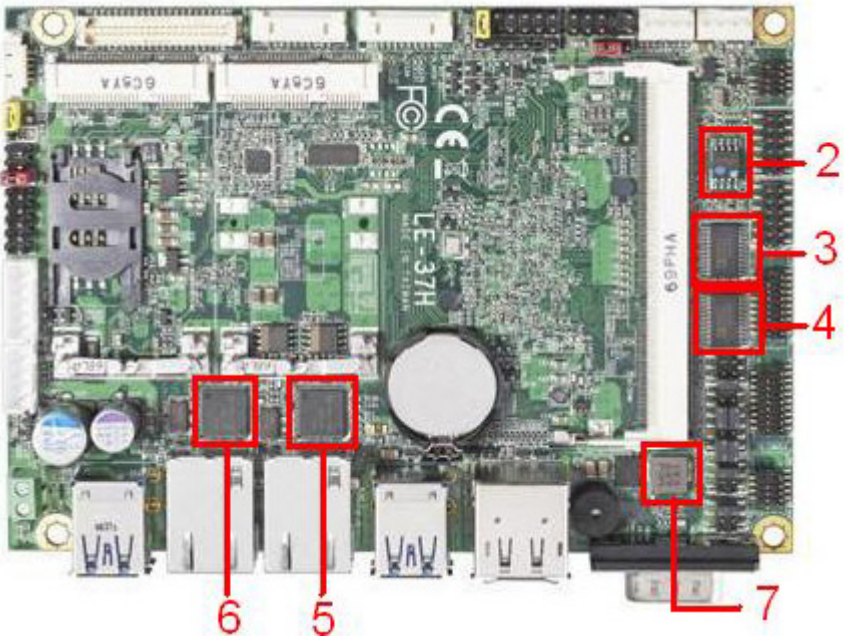

4. Reliability Test

4.1 Power Consumption Test

1. Test Environment:

Motherboard	LE-37H include Heat Spreader
CPU	Intel(R) Pentium(TM) N4200 1.10GHz
Memory	acpi DDR3L 1600 8GB (SK hynix H5TC4GB3AFR)
HDD	Western Digital WD3200BEKT-00F3T0 320GB

12V Adapter: LI SHIN 0219B1280

19V Adapter: FSP FSP120-AAA

Voltage	MS-DOS Boot up		Windows 10 64-bit 3D MARK VANTAGE + PRIME95	
	Current (A)	Power (W)	Current (A)	Power (W)
12V	0.74	8.88	1.8	21.6
19V	0.5	9.5	1.2	22.8

1. a. Test Environment:

The same as above but with LCD

Display Panel	AUO M170EG01 17”LCD

12V Adapter: LI SHIN 0219B1280

19V Adapter: FSP FSP120-AAA

Voltage	MS-DOS Boot up		Windows 10 64-bit 3D MARK VANTAGE + PRIME95	
	Current (A)	Power (W)	Current (A)	Power (W)
12V	2.73	32.76	3.76	45.12
19V	1.8	34.2	2.37	45.03