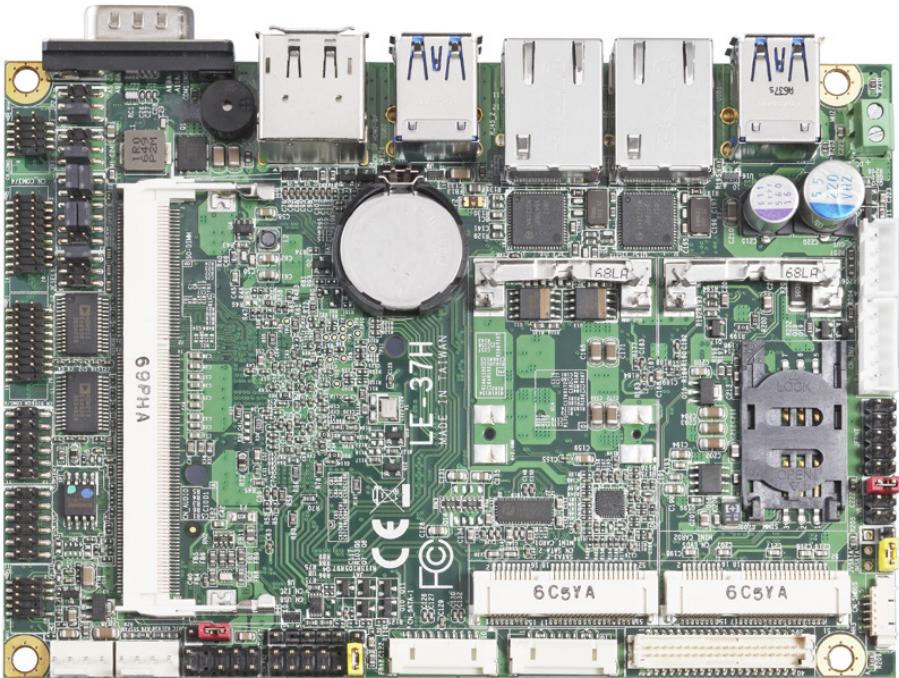

Product Test Report

Product Name	LE-37H
Product Version	A
Issued Date	2017.07.07
Report Edition	1.0
BIOS Version	1.0
Testing Engineer	Rick

REVISION HISTORY

DATE	REVISION NO.	PAGE	DESCRIPTONS
2017.07.07	Ver. 1.0	44	Initial Release