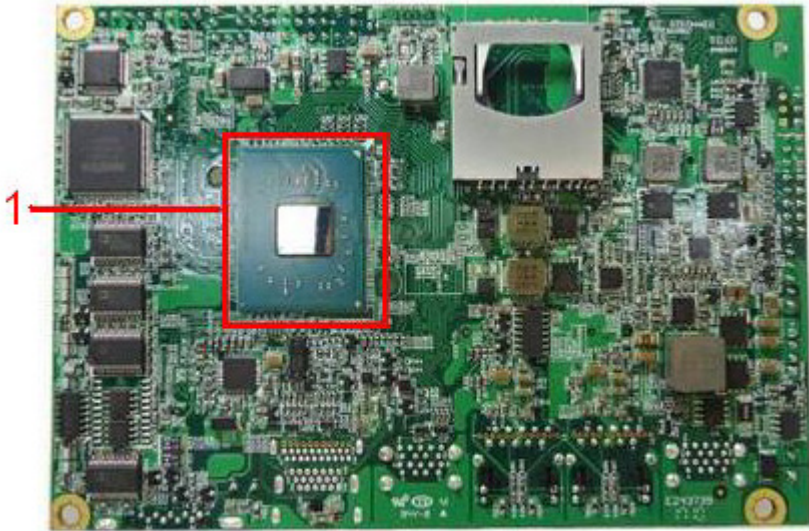

4. Reliability Test

4.1 Power Consumption Test

1. Test Environment:

Motherboard	LE-37H include Heat Spreader
CPU	Intel(R) Pentium(TM) N4200 1.10GHz
Memory	acpi DDR3L 1600 8GB (SK hynix H5TC4GB3AFR)
HDD	Western Digital WD3200BEKT-00F3T0 320GB

12V Adapter: LI SHIN 0219B1280

19V Adapter: FSP FSP120-AAA

Voltage	MS-DOS Boot up		Windows 10 64-bit 3D MARK VANTAGE + PRIME95	
	Current (A)	Power (W)	Current (A)	Power (W)
12V	0.74	8.88	1.8	21.6
19V	0.5	9.5	1.2	22.8

1. a. Test Environment:

The same as above but with LCD

Display Panel	AUO M170EG01 17”LCD

12V Adapter: LI SHIN 0219B1280

19V Adapter: FSP FSP120-AAA

Voltage	MS-DOS Boot up		Windows 10 64-bit 3D MARK VANTAGE + PRIME95	
	Current (A)	Power (W)	Current (A)	Power (W)
12V	2.73	32.76	3.76	45.12
19V	1.8	34.2	2.37	45.03