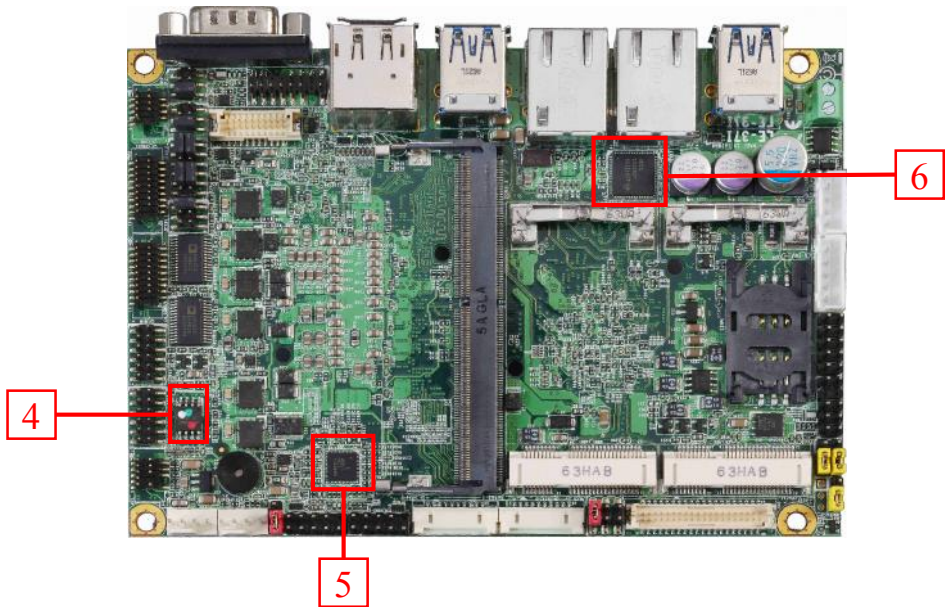

4. Reliability Test

4.1 Power Consumption Test

1. Test Environment:

Motherboard	LE-37I
CPU	I7-6822EQ
Memory	Transcend DDR4 2133 16GB
HDD	ACPI MSS4F-M mSATA3 64GB

Voltage	MS-DOS Boot up		Win7(64Bit) 3DMARK 06(once) +AIDA64	
	Current (A)	Power (W)	Current (A)	Power (W)
12V	1.059	12.708	2.472	29.664
24V	0.559	13.416	1.281	30.744

The same as above but with LCD panel

Display Panel	M170EG01

Voltage	MS-DOS Boot up		Win7(64Bit) 3DMARK 06(once) +AIDA64	
	Current (A)	Power (W)	Current (A)	Power (W)
12V	2.967	35.604	4.840	58.080
24V	1.451	34.824	2.193	52.632