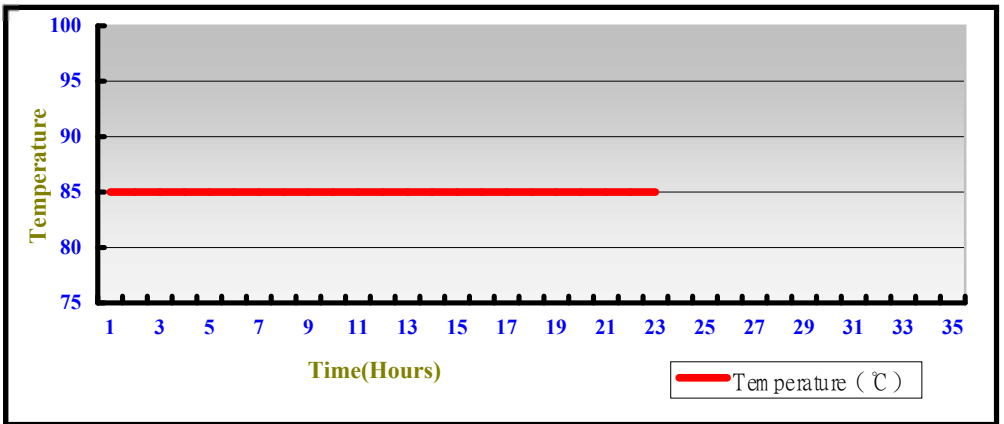

3. Environmental test

3.1 Temperature Test

System Board	LE-37I
CPU	Intel® Core™ i7-6822EQ Processor
Memory	Transcend DDR4 2133 16GB
HDD	Intel SSD S3500 Series 120GB
Power	SEED Power Supply 400W
Operating OS	Windows 10 Pro 64bit
Test Equipment	GIANT FORCE (GTH-150-60-CP-AR)
Test Program	AIDA64