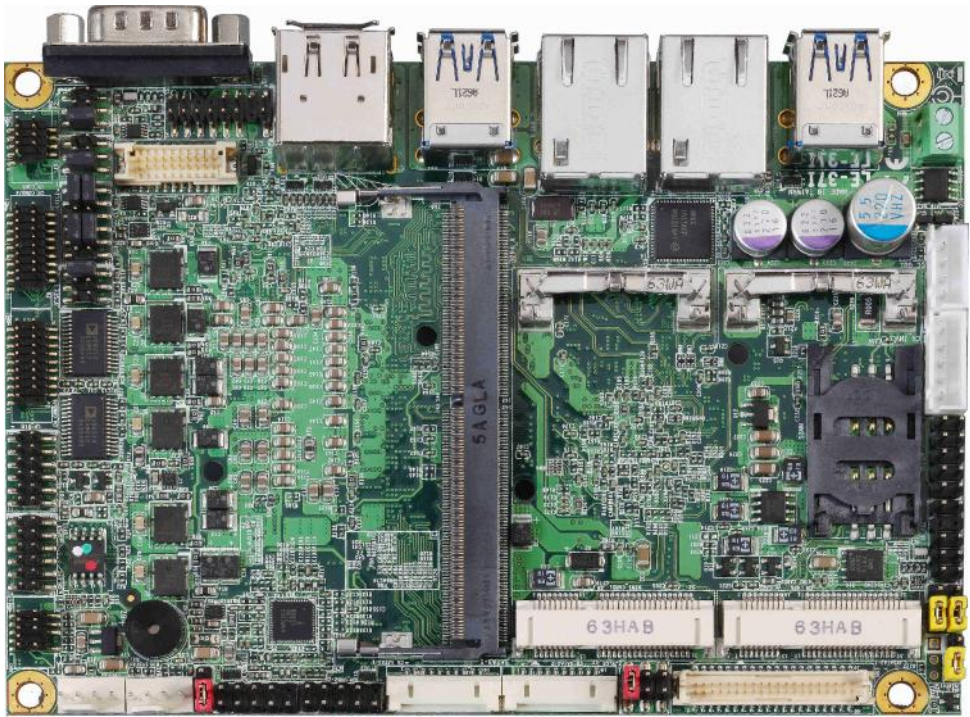

Product Test Report

Product Name	LE-371
Product Version	A
Issued Date	2016.11.09
Report Edition	1.0
BIOS Version	1.0
Testing Engineer	Howard
Check Engineer	Daniel

REVISION HISTORY			
DATE	REVISION NO.	PAGE	DESCRIPTONS
2016.11.09	Ver. 1.0	51	Initial Release