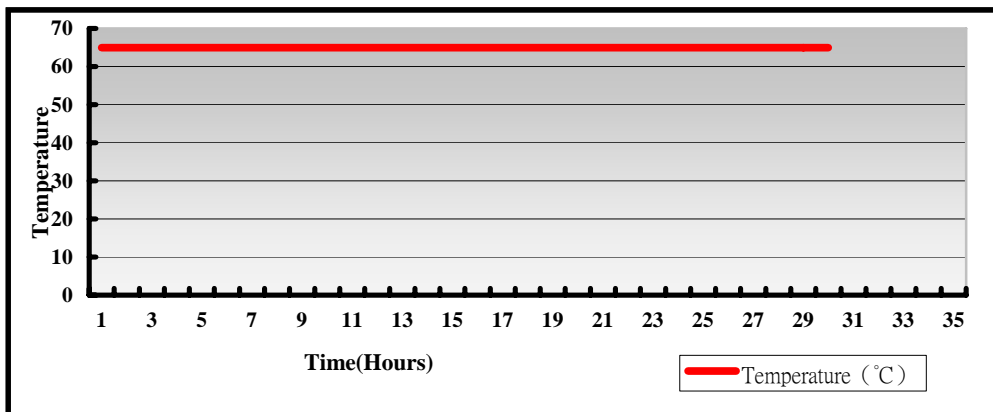

3. Environmental test

3.1 Temperature Test

Hardware Device list:

System Board	LE-37M
CPU	Intel(R) Core(TM) i7-8850H 2.6GHz
Memory	Kingston KVR24S17D8/16 16GBx2 (SKhynix H5AN8G8NCJR-VKC)
HDD	Micron Crucial BX500 SSD 120GB(CT120BX500SSD1)
Operating OS	Windows 10 64bit
Test Equipment	GIANT FORCE GTH-150-60-SP-AR LCD-9530 Programmer/Controller
Test Program	BurnIn 8.1

Test Result: