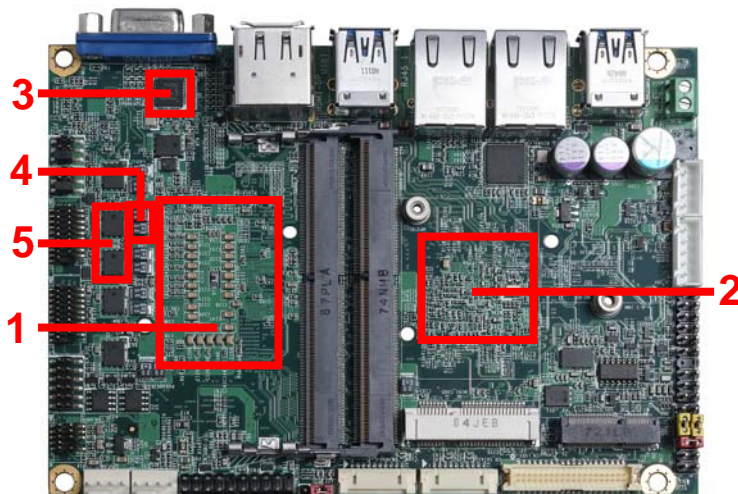

3.2 Thermal measurements at various points on the board

Test Environment:

CPU	Intel(R) Core(TM) i7-8850H 2.6GHz
Memory	Kingston KVR24S17D8/16 16GBx2 (SKhynix H5AN8G8NCJR-VKC)
HDD	Micron Crucial BX500 SSD 120GB(CT120BX500SSD1)
Power	Thermaltake TR2-450AH2NCB
Operating System	Windows 10 64-bit
Test Program	3DMARK+Prime95

Test Result:

Item	Environmental temperature	26°C
1	CPU(Bottom)	82.5°C
2	PCH(Bottom)	62.5°C
3	U6	56.3°C
4	C38&C39	68.4°C
5	Q5&Q6	72.4°C