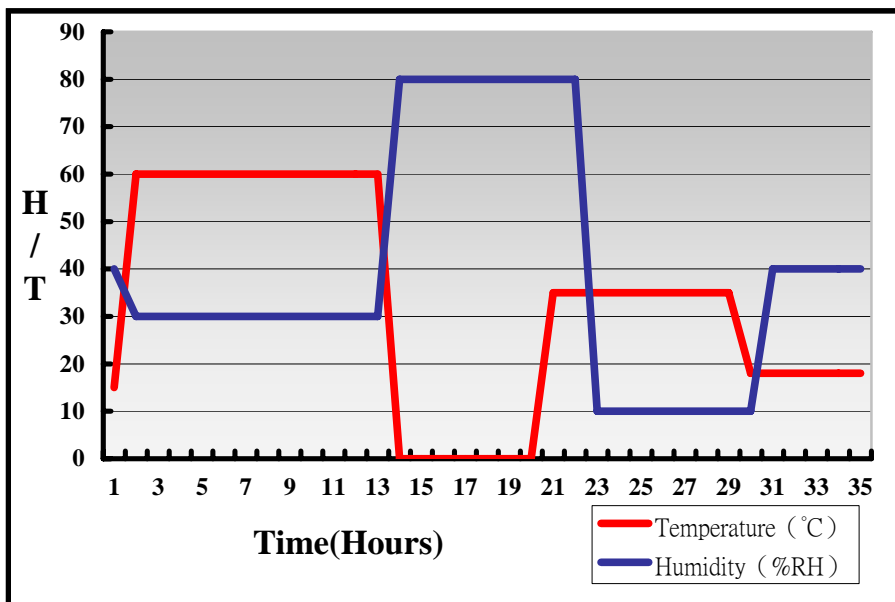

Hardware Device list:

System Board	LE-37M
CPU	Intel(R) Core(TM) i7-8850H 2.6GHz
Memory	Kingston KVR24S17D8/16 16GBx2 (SKhynix H5AN8G8NCJR-VKC)
HDD	Micron Crucial BX500 SSD 120GB(CT120BX500SSD1)
Operating OS	Windows 10 64bit
Test Equipment	GIANT FORCE GTH-150-60-SP-AR LCD-9530 Programmer/Controller
Test Program	BurnIn 8.1

Test Result: