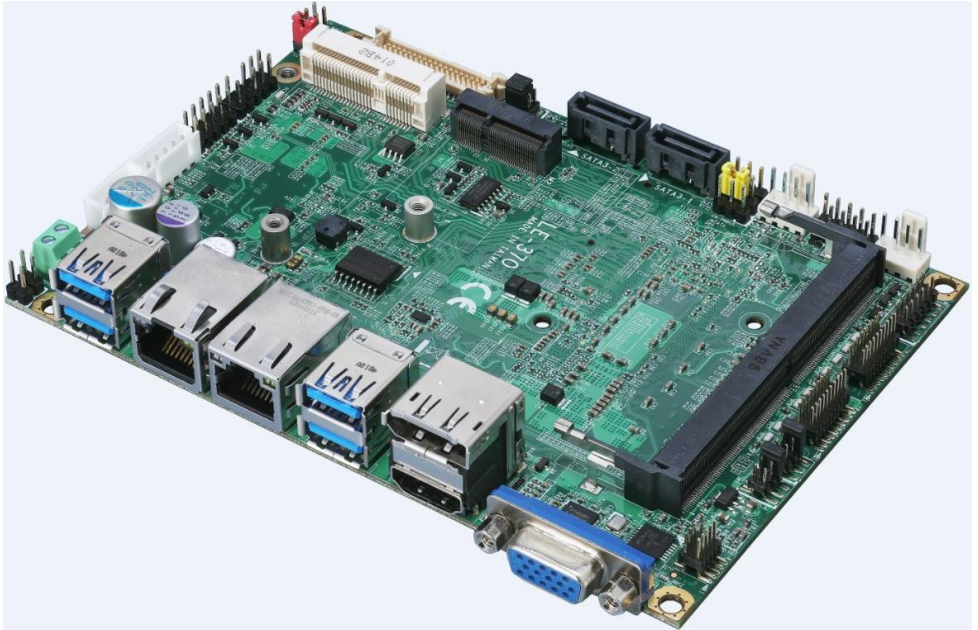

# Product Test Report

<b>Product Name</b>	<b>LE-370</b>
<b>Product Version</b>	<b>A</b>
<b>Issued Date</b>	<b>2021.07.16</b>
<b>Report Edition</b>	<b>1.0</b>
<b>BIOS Version</b>	<b>1.0</b>
<b>Testing Engineer</b>	<b>Perry</b>
<b>Check Engineer</b>	<b>Daniel</b>