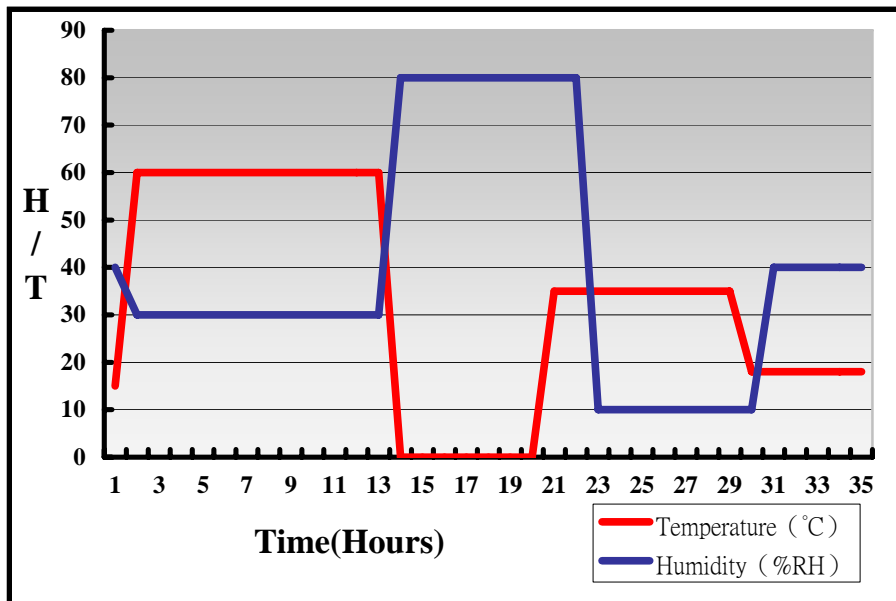

Hardware Device list:

System Board	LE-37P
CPU	Intel® Core™ i7-11850HE 2.6GHz
Memory	Kingston KVR32S22D8/32 32GB (Micron OTE47D9ZFV)
HDD	WD BLUE 3D NAND SSD 250GB (WDS250G2B0A-00SM50)
Operating OS	Windows 10 64bit
Test Equipment	GIANT FORCE GTH-150-60-SP-AR LCD-9530 Programmer/Controller
Test Program	BurnIn 8.1

Test Result: