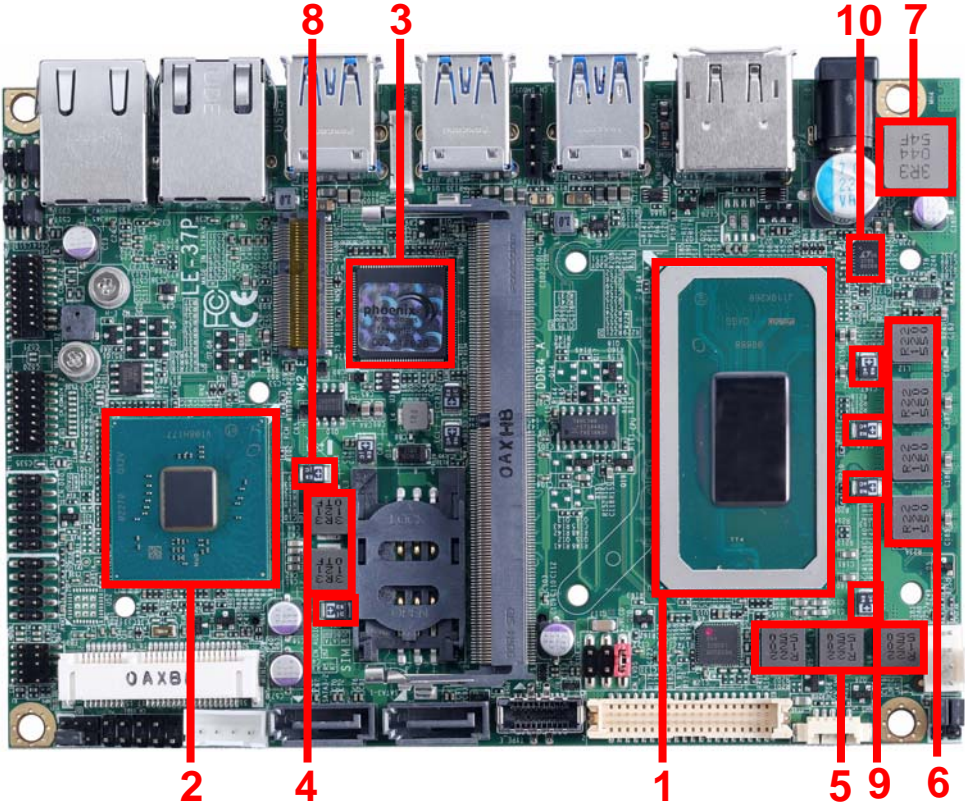

4. Reliability Test

4.1 Power Consumption Test

1. Test Environment:

Motherboard	LE-37P
CPU	Intel(R) Core(TM) i7-11850HE 2.6GHz
Memory	Kingston KVR32S22D8/32 32GB (Micron OTE47D9ZFV)
HDD	WD BLUE 3D NAND SSD 250GB(WDS250G2B0A-00SM50)

Power Supply: ABM 9306D DUAL-TRACKING(DC PowerSupply)

Voltage	UEFI Boot up		Windows 10 64bit 3DMARK + Prime95	
	Current (A)	Power (W)	Current (A)	Power (W)
13V	3.02	39.26	9.67	125.71
19V	2.14	40.66	6.03	114.57
24V	1.77	42.48	4.98	119.52

1. a. Test Environment:

The same as above but with LCD

Display Panel	AUO M215HW03 V1 21.5”LCD

Power Supply: ABM 9306D DUAL-TRACKING(DC PowerSupply)

Voltage	UEFI Boot up		Windows 10 64bit 3DMARK + Prime95	
	Current (A)	Power (W)	Current (A)	Power (W)
13V	4.06	52.78	11.7	152.1
19V	2.83	53.77	7.84	148.96
24V	2.33	55.92	5.95	142.8