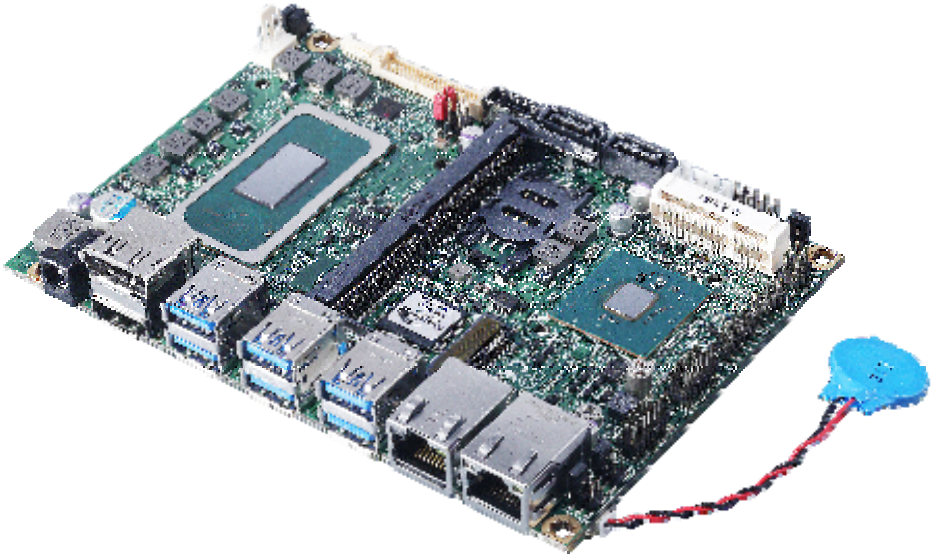

Product Test Report

Product Name	LE-37P
Product Version	A
Issued Date	2022.2.11
Report Edition	1.0
BIOS Version	1.0
Testing Engineer	Perry
Check Engineer	Daniel

REVISION HISTORY

DATE	REVISION NO.	PAGE	DESCRIPTONS
2022.2.11	Ver. 1.0	37	Initial Release