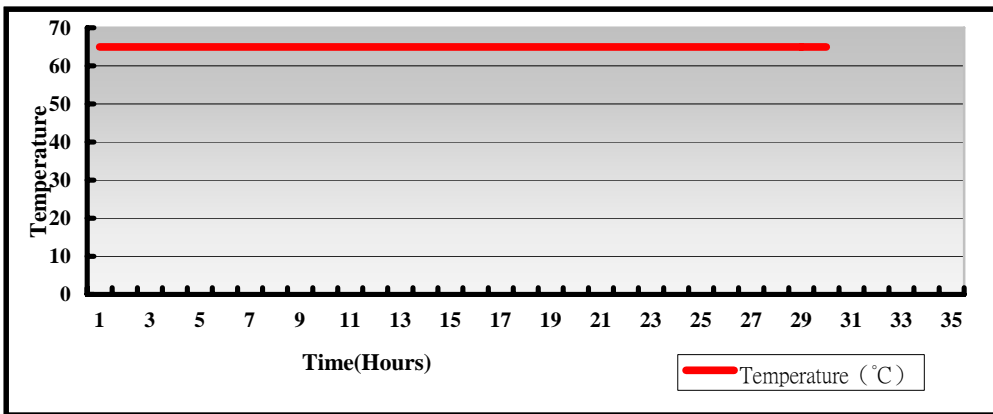

3. Environmental test

3.1 Temperature Test

Hardware Device list:

System Board	LE-37P
CPU	Intel® Core™ i7-11850HE 2.6GHz
Memory	Kingston KVR32S22D8/32 32GB (Micron OTE47D9ZFV)
HDD	WD BLUE 3D NAND SSD 250GB (WDS250G2B0A-00SM50)
Operating OS	Windows 10 64bit
Test Equipment	GIANT FORCE GTH-150-60-SP-AR LCD-9530 Programmer/Controller
Test Program	BurnIn 8.1

Test Result: