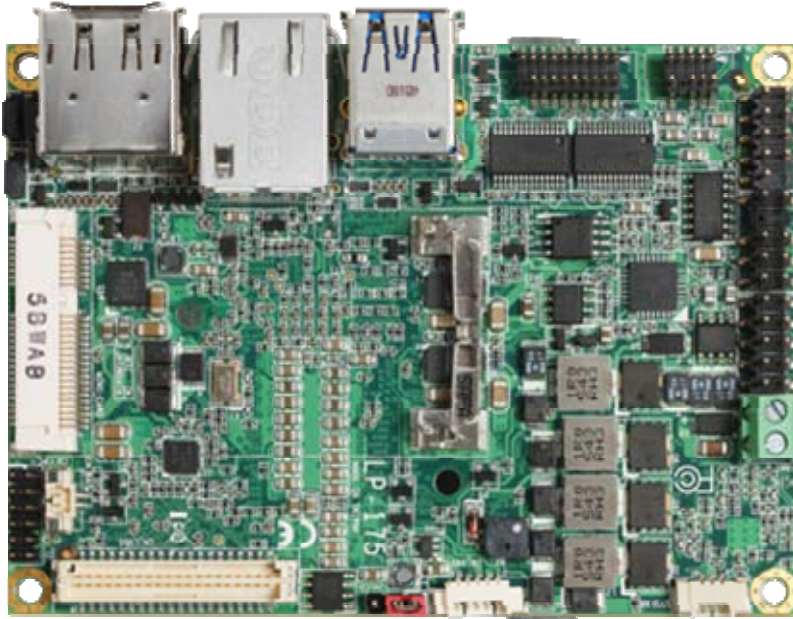

# Product Test Report

<b>Product Name</b>	<b>LP-175</b>
<b>Product Version</b>	<b>A</b>
<b>Issued Date</b>	<b>2017.02.07</b>
<b>Report Edition</b>	<b>1.2</b>
<b>BIOS Version</b>	<b>1.1</b>
<b>Testing Engineer</b>	<b>Rick</b>
<b>Check Engineer</b>	<b>Perry</b>