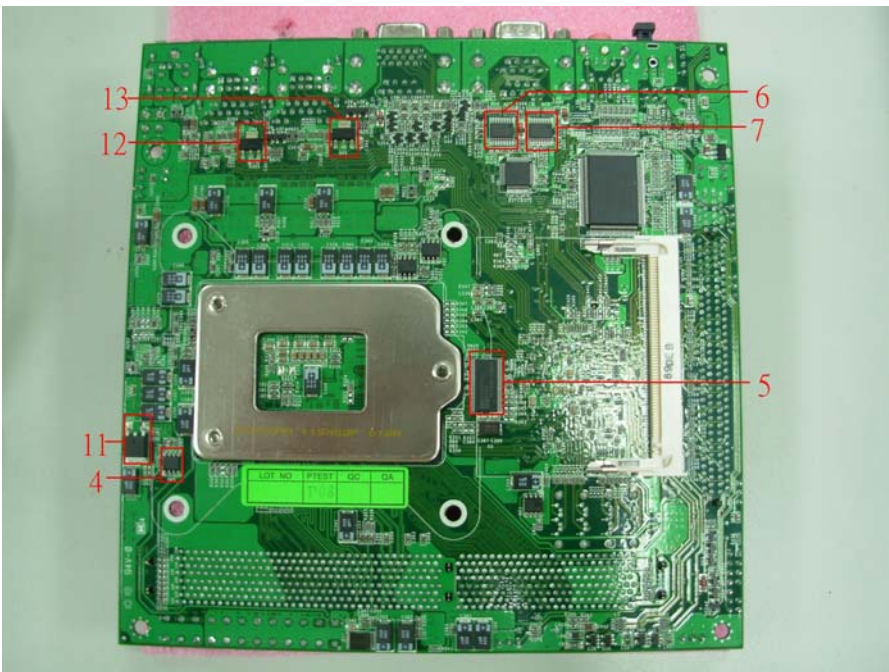

4. Reliability Test

4.1 Power Consumption Test

1. Test Environment:

Motherboard	LV-67C
CPU	Intel(R) Core(TM) i3 CPU 540 3.06GHz
Memory	Kingston DDR3 1066 4GB (K4B2G0846B-HCFB) Kingston DDR3 1066 4GB (H5TQ2G83AFR)
HDD	Hitachi HDT722525DLA380 250GB

Power Supply : COOLER MASTER RS-390-PMSR-A3

Voltage	MS-DOS Boot up		Windows XP SP2 3DMARK 2003 + PRIME 95	
	Current (A)	Power (W)	Current (A)	Power (W)
12V	3.42	41.04	4.2	50.4
5V	1.73	8.65	2.87	14.35
3.3V	4.39	14.487	3.59	11.847
5VSB	0.548	2.74	0.007	0.035