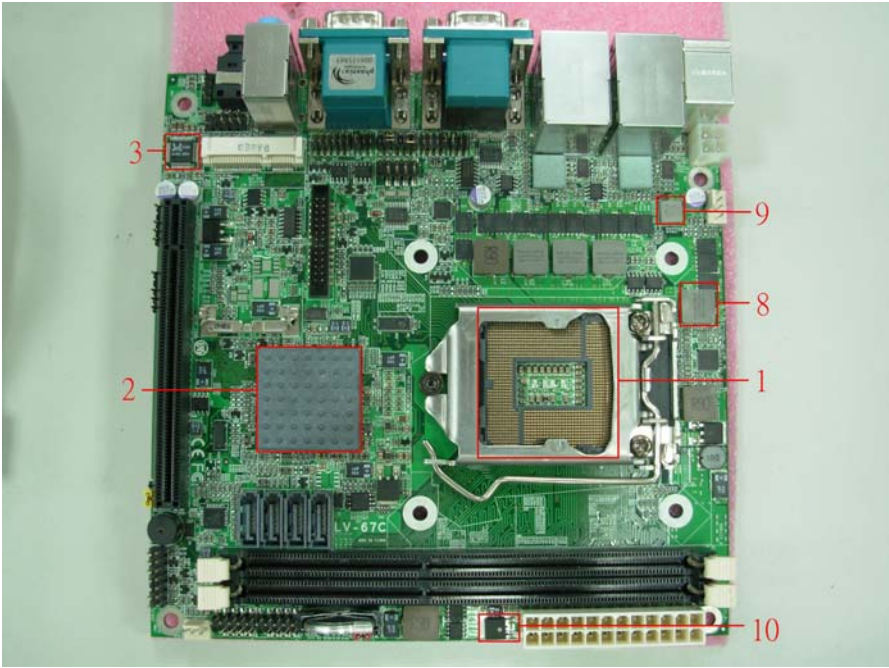

4. Reliability Test

4.1 Power Consumption Test

1. Test Environment:

Motherboard	LV-67C
CPU	Intel(R) Core(TM) i3 CPU 540 3.06GHz
Memory	Kingston DDR3 1066 4GB (K4B2G0846B-HCFB) Kingston DDR3 1066 4GB (H5TQ2G83AFR)
HDD	Hitachi HDT722525DLA380 250GB

Power Supply : COOLER MASTER RS-390-PMSR-A3

Voltage	MS-DOS Boot up		Windows XP SP2 3DMARK 2003 + PRIME 95	
	Current (A)	Power (W)	Current (A)	Power (W)
12V	3.42	41.04	4.2	50.4
5V	1.73	8.65	2.87	14.35
3.3V	4.39	14.487	3.59	11.847
5VSB	0.548	2.74	0.007	0.035