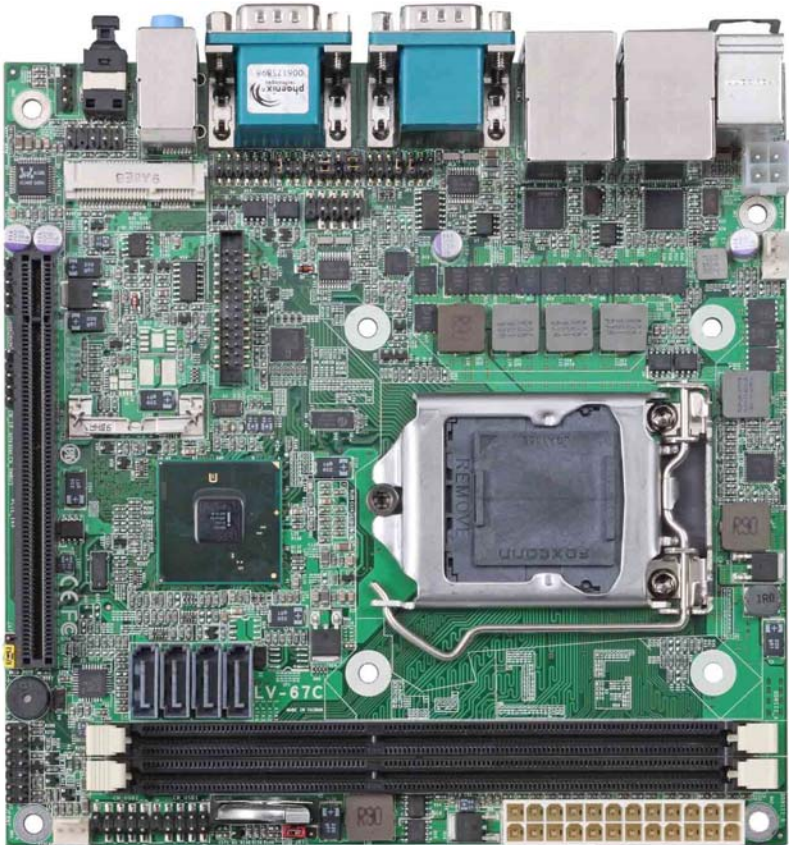

Product Test Report

Product Name	LV-67C
Product Version	A
Issued Date	April 3, 2014
Report Edition	1.1
BIOS Version	1.0
Testing Engineer	RICK
Check Engineer	GARY

REVISION HISTORY

DATE	REVISION NO.	PAGE	DESCRIPTONS
August.13.2010	Ver. 1.0	59	New release
April 3, 2014	Ver 1.1	59	Add Linux OS , mini PCI / card