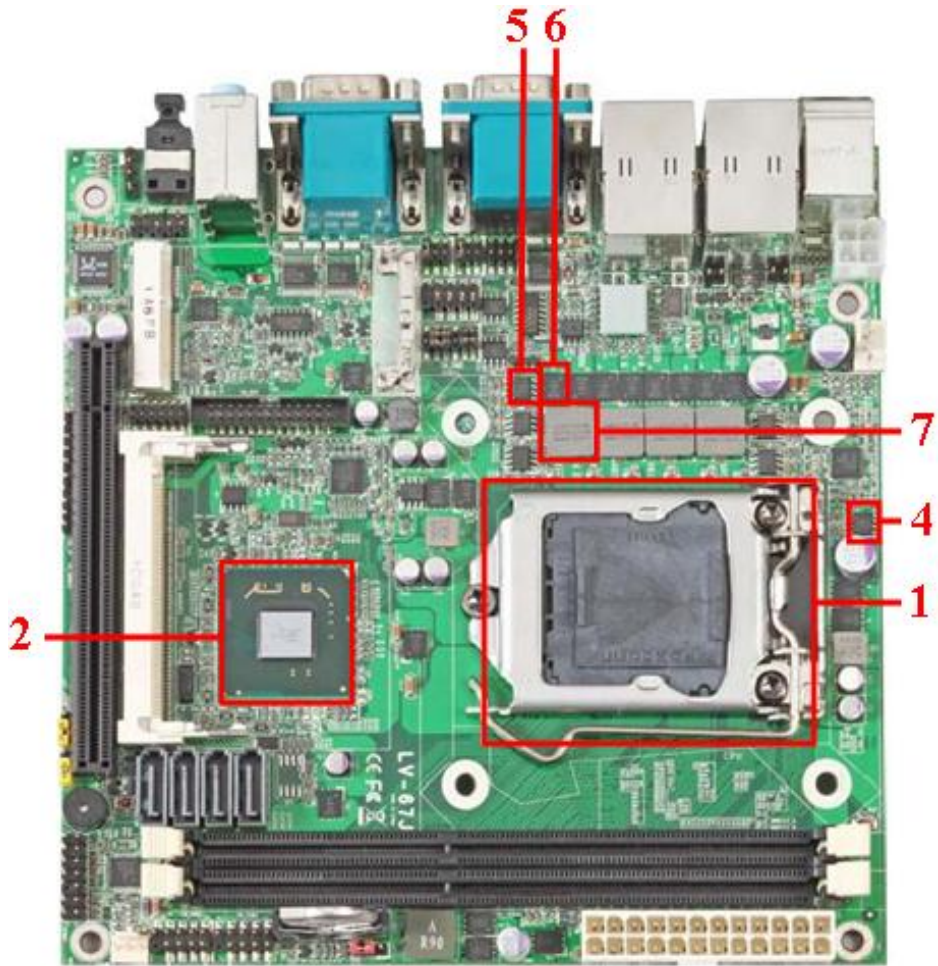

4. Reliability Test

4.1 Power Consumption Test

1. Test Environment:

Motherboard	LV-67J
CPU	Intel® Core™ i7-3770 3.40GHz
Memory	Kingston DDR3 1600 8GBx2 (J4208BBBG-GN-F)
HDD	Western Digital 1.0TB (WD10EALX-009BA0)

Power Supply : snake 350W

Voltage	MS-DOS Boot up		Win7(32Bit) 3DMARK 2003(once) + PRIME 95	
	Current (A)	Power (W)	Current (A)	Power (W)
12V	4.15	49.8	5.94	71.28
5V	2.05	10.25	2.35	11.75
3.3V	2.29	7.557	2.35	7.755
5VSB	0.66	3.3	0.62	3.1