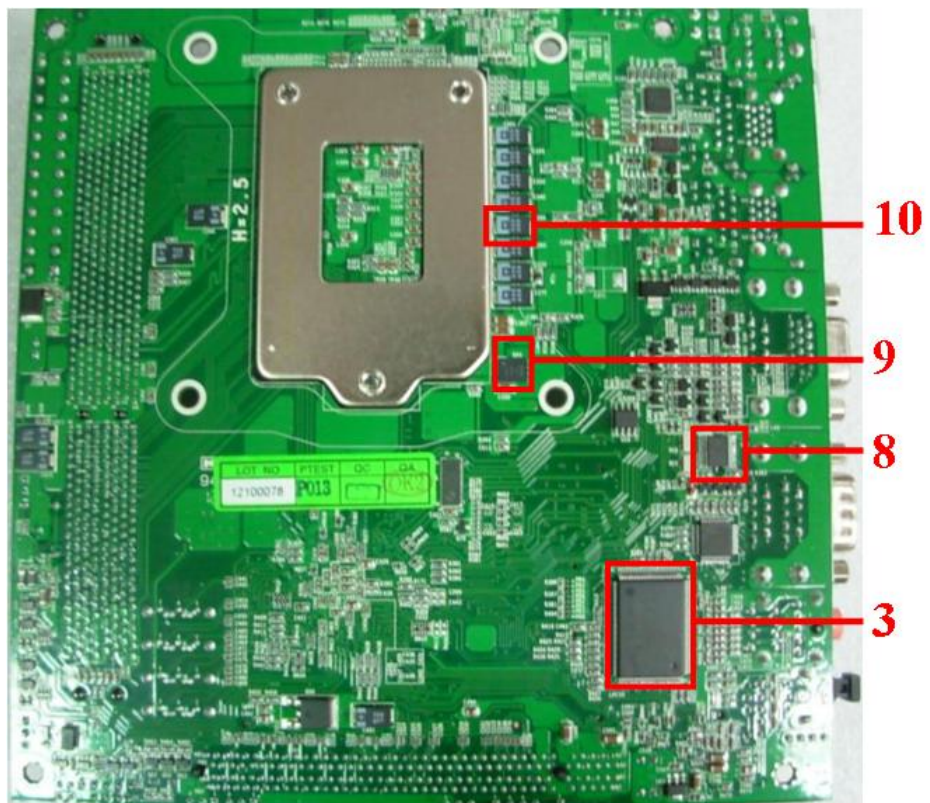

4. Reliability Test

4.1 Power Consumption Test

1. Test Environment:

Motherboard	LV-67J
CPU	Intel® Core™ i7-3770 3.40GHz
Memory	Kingston DDR3 1600 8GBx2 (J4208BBBG-GN-F)
HDD	Western Digital 1.0TB (WD10EALX-009BA0)

Power Supply : snake 350W

Voltage	MS-DOS Boot up		Win7(32Bit) 3DMARK 2003(once) + PRIME 95	
	Current (A)	Power (W)	Current (A)	Power (W)
12V	4.15	49.8	5.94	71.28
5V	2.05	10.25	2.35	11.75
3.3V	2.29	7.557	2.35	7.755
5VSB	0.66	3.3	0.62	3.1