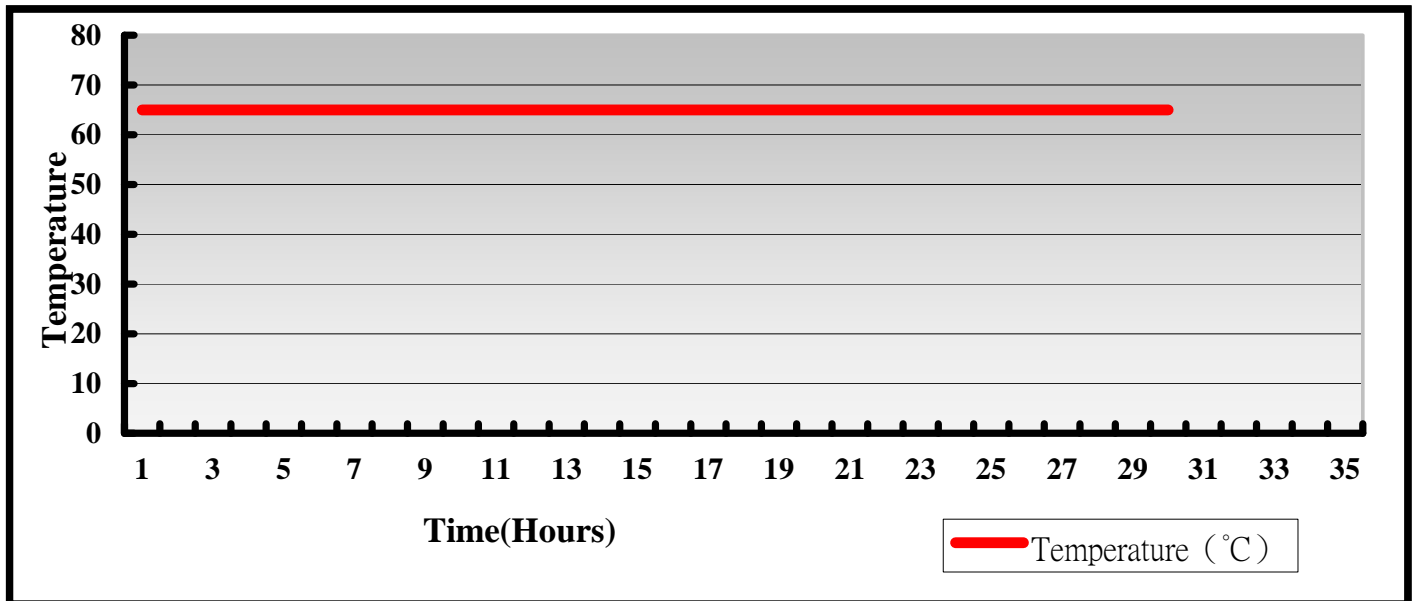

3. Environmental test

3.1 Temperature Test

System Board	LV-67J
CPU	Intel® Core™ i5-3550S 3.0GHz
Memory	Kingston DDR3 1600 8GBx2 (ELPIDA J4208BBBG-GN-F)
HDD	Western Digital WD10EALX-009BA0 1.0TB
Operating OS	Windows XP
Test Equipment	GIANT FORCE (GTH-150-60-CP-AR)
Test Program	3DMark 2003+Prime95-266