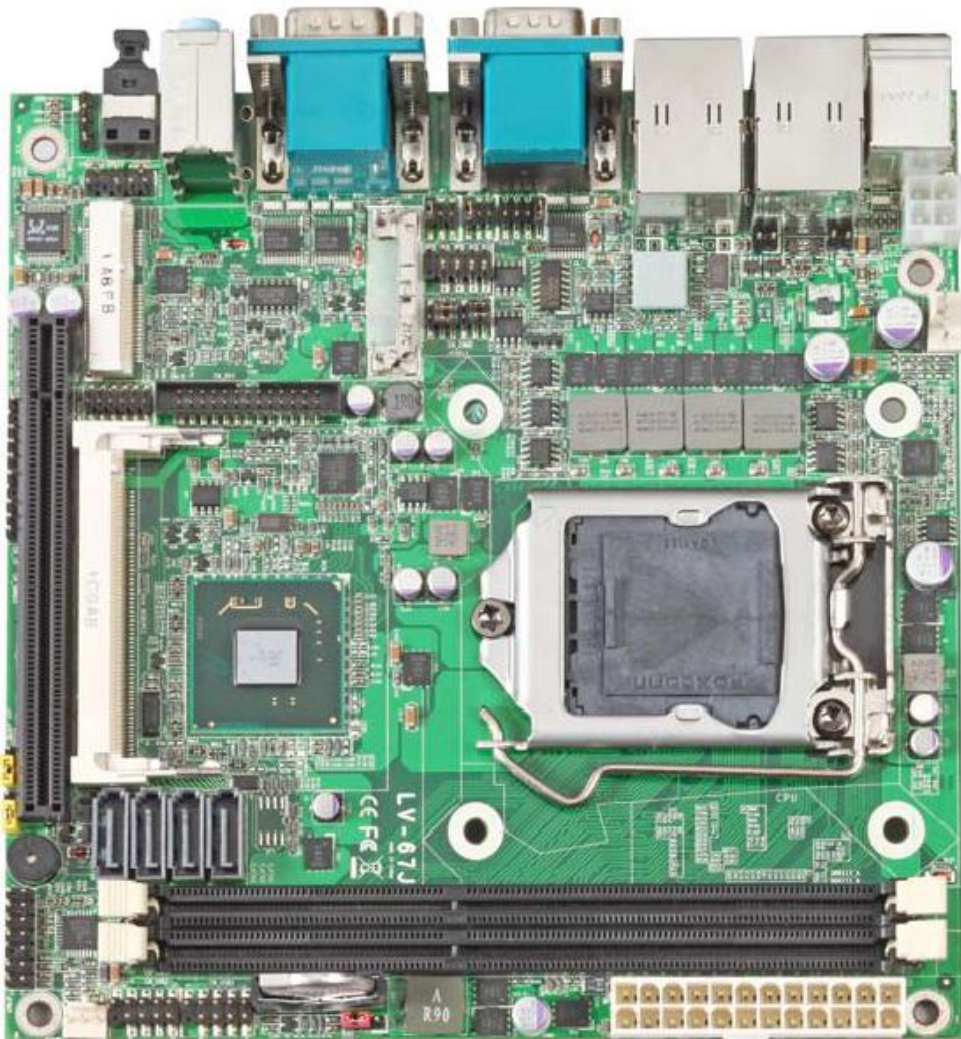

Product Test Report

Product Name	LV-67J
Product Version	A
Issued Date	2013.05.06
Report Edition	1.0
BIOS Version	1.1
Testing Engineer	PERRY
Check Engineer	Gary

REVISION HISTORY

DATE	REVISION NO.	PAGE	DESCRIPTONS
2013.05.06	Ver. 1.1	79	Initial Release