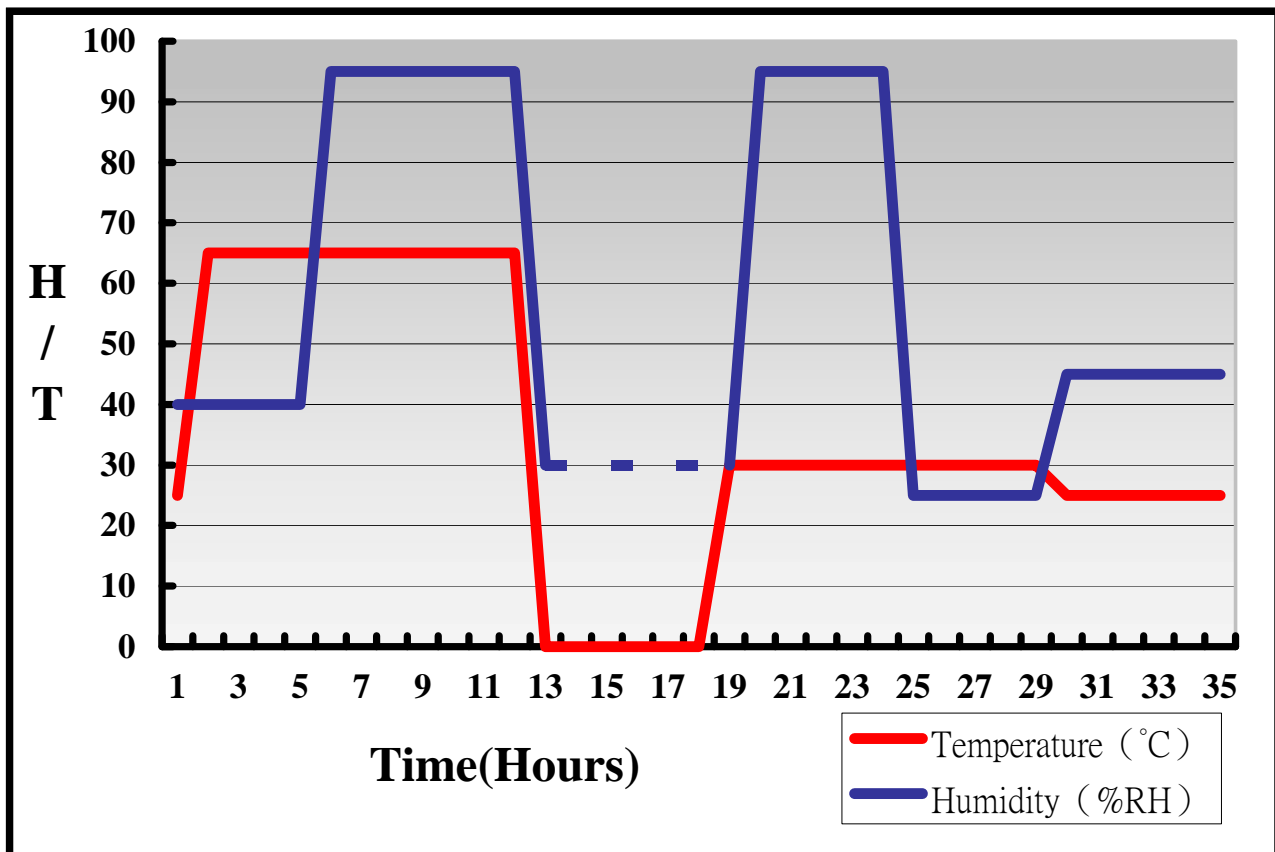

Definition : When the temperature is 30 degrees below arrive, humidity measurements have not, so by the dashed line express.

Boot Up Test:

Hardware Device list:

System Board	LV-67J
CPU	Intel® Core™ i7-3770 3.40GHz
Memory	Kingston DDR3 1600 8GBx2 (ELPIDA J4208BBBG-GN-F)
HDD	Western Digital WD10EALX-009BA0 1.0TB
Operating OS	Windows XP