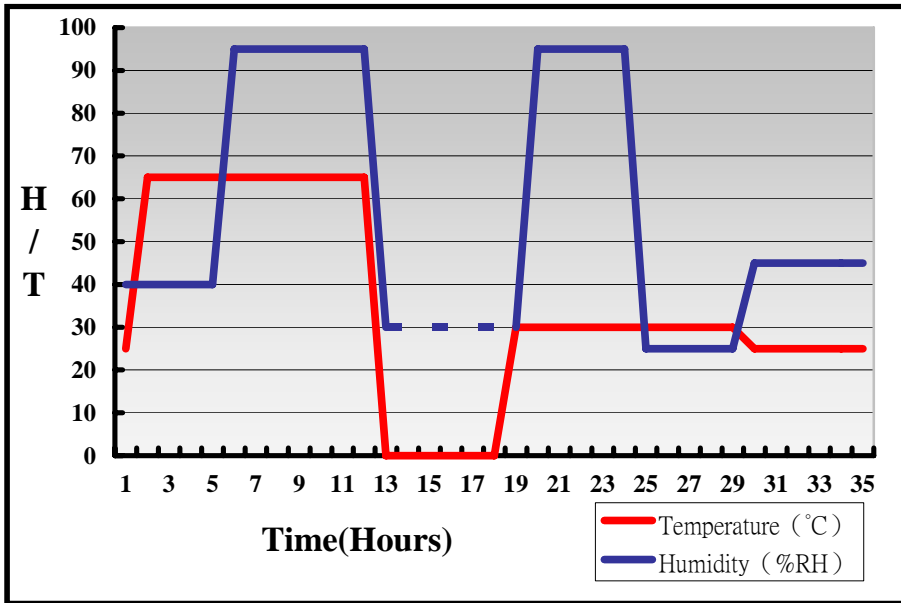

Definition : When the temperature is 30 degrees below arrive, humidity measurements have not, so by the dashed line express.

Boot Up Test:

Hardware Device list:

System Board	LV-67OEIP_B
CPU	Intel(R) Atom(TM) E3845 1.91GHz
Memory	Kingston DDR3L 1600 4GB (Kingston D512BEC4BPGG8U)
HDD	Western Digital WD5000AAKS-0V1A0 500GB
Operating OS	Windows 7 32-bit