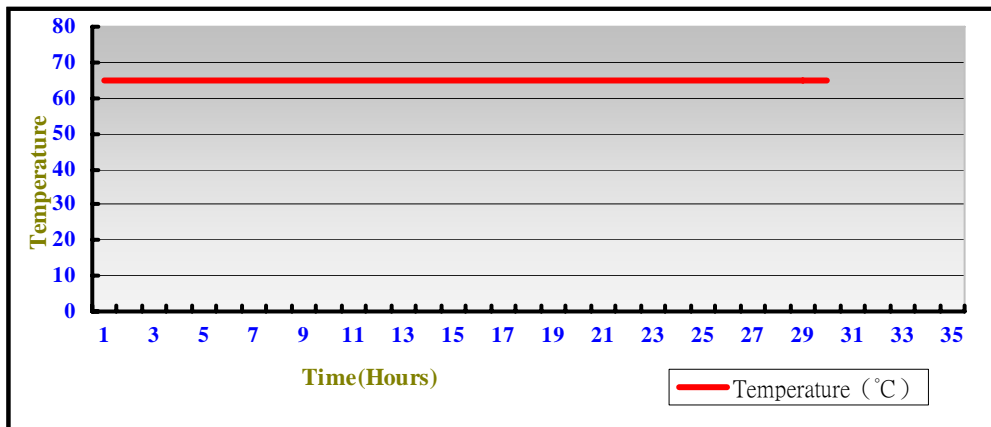

3. Environmental test

3.1 Temperature Test

System Board	LV-67OEIP_B
CPU	Intel(R) Atom(TM) E3845 1.91GHz
Memory	DSL DDR3L 1600 8GB (SEC K4B4G0846D)
HDD	Western Digital WD2500AAKS-00V1A0 250GB
Operating OS	Windows 7 32-bit
Test Equipment	GIANT FORCE (GTH-150-60-CP-AR)
Test Program	3DMark 2006