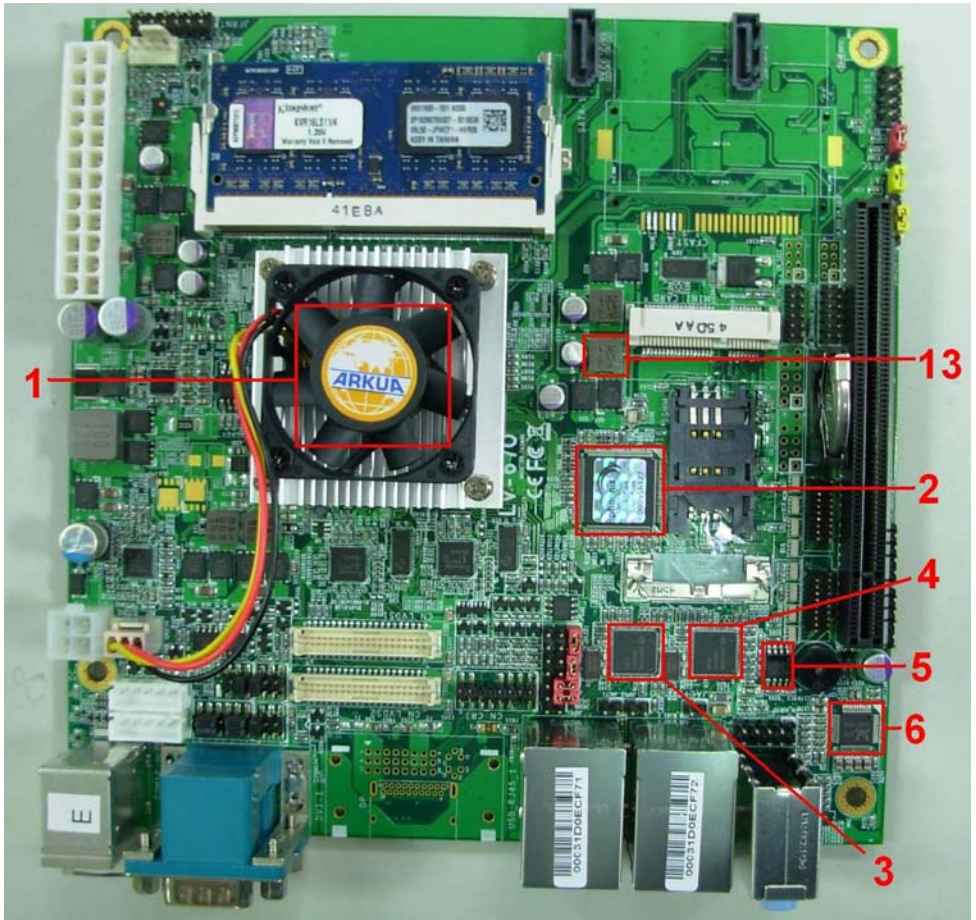

12	U47 (ICADM213ECA-T)	35.7°C
13	LC2 (LLC3.3UH/063T)	34.3°C