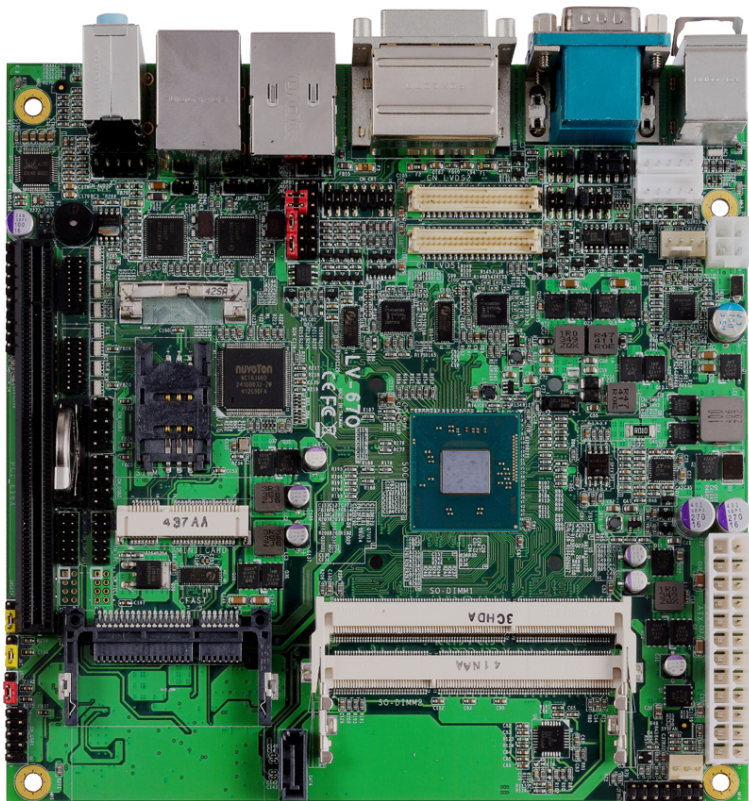

Product Test Report

Product Name	LV-670
Product Version	B
Issued Date	2021.09.28
Report Edition	1.2
BIOS Version	1.01
Testing Engineer	RICK & Wu DeWei
Check Engineer	Wu DeWei

REVISION HISTORY			
DATE	REVISION NO.	PAGE	DESCRIPTONS
2014.10.30	Ver. 1.0	54	Initial Release
2014.11.20	Ver. 1.1	56	Add memory , power and mini card test, shorten the graphics.
2015.01.27	Ver. 1.2	56	Modify Minicard support.
2021.09.28	Ver. 1.3	56	Add support MPX-4232