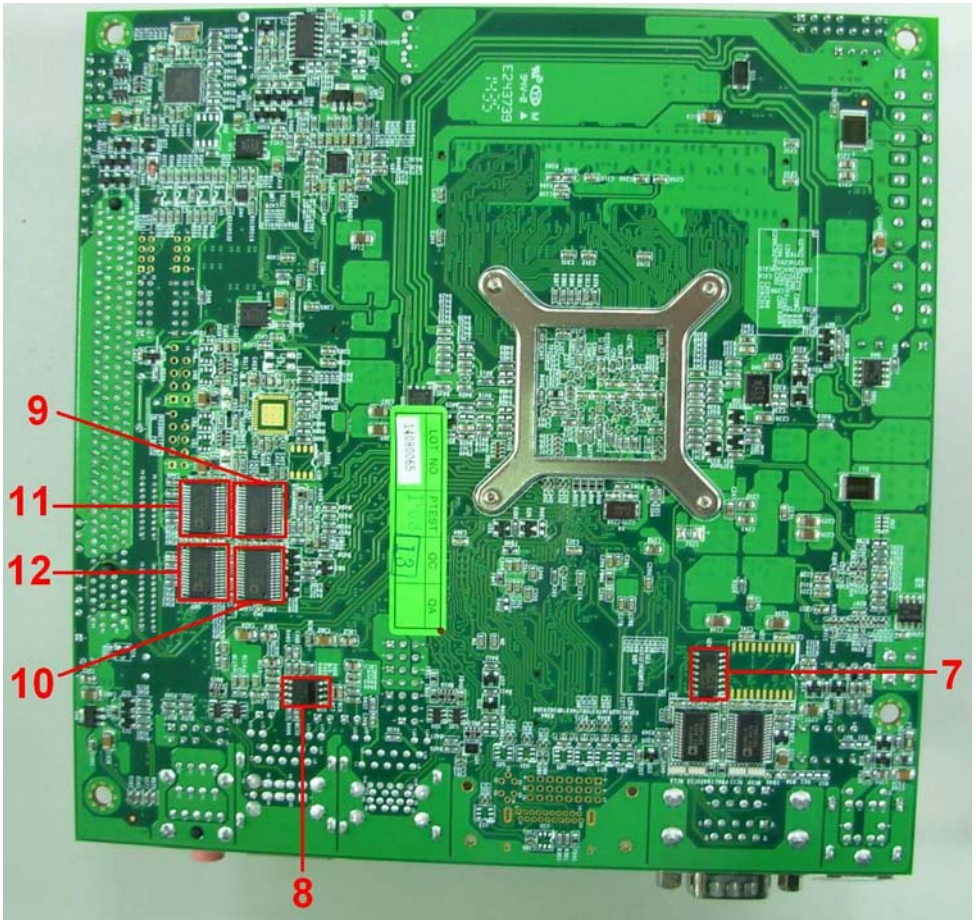

4. Reliability Test

4.1 Power Consumption Test

1. Test Environment:

Motherboard	LV-67ONX2_B
CPU	Intel(R) Celeron(TM) N2930 2.16GHz
Memory	Kingston DDR3L 1600 8GB x1
HDD	Western Digital WD5002AALX-00J37A0 250GB

Power Supply : AcBel ATX-350P-DNSS

Voltage	MS-DOS Boot up		Win7 (64Bit) 3DMark2006 + Prime95-255a	
	Current (A)	Power (W)	Current (A)	Power (W)
12V(ATX)	0.06	7.2	0.91	10.9
5V(ATX)	0.27	1.35	0.30	1.50
3.3V(ATX)	0.30	0.99	0.26	0.86
5VSB(ATX)	0.03	0.15	0.01	0.05
12(DC-IN)	0.06	7.2	0.84	10.1

1.a. Test Environment:

The same as above but with LCD panels

Display Panel 1	AUO M170EG01 17"LCD
Display Panel 2	AUO M150XG01 15"LCD

Power Supply : AcBel ATX-350P-DNSS

Voltage	MS-DOS Boot up(Panel 1)		Win7(64Bit) 3DMark06 + Prime95-255a (Panel 1 +Panel 2)	
	Current (A)	Power (W)	Current (A)	Power (W)
12V(ATX)	2.37	28.4	3.34	40.1
5V(ATX)	0.41	2.05	0.05	0.25
3.3V(ATX)	0.05	0.14	0.05	1.65
5VSB(ATX)	0.03	0.15	0.01	0.05
12(DC-IN)	2.85	34.2	3.30	39.6