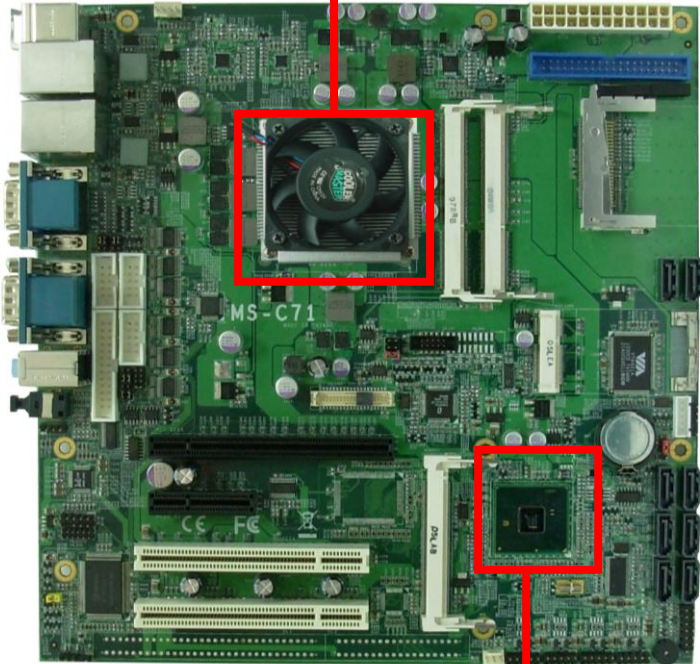

18

4. Reliability Test

4.1 Power Consumption Test

1. Test Environment:

Motherboard	MS-C71
CPU	Intel(R) Celeron (R) CPU P4500 1.87 GHz
Memory	TLA DDR3 1333 4G (H5TQ2G83BFR)
	Kingston DDR3 1066 4G (K4B2G0846B)
HDD	Western Digital 250GB (WD2500AAJS)