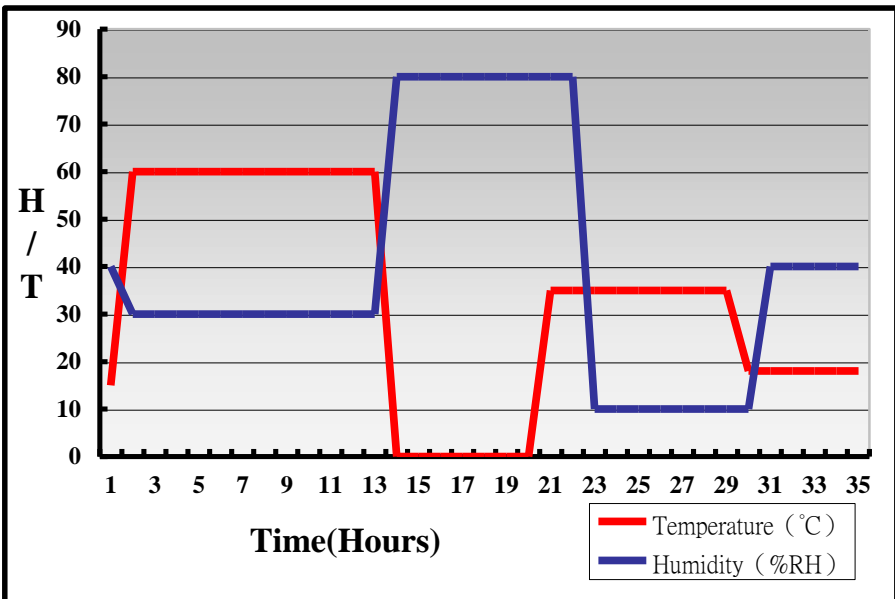

Hardware Device list:

System Board	MS-C71
CPU	Intel(R) Core(TM) CPU i5- 520M 2.40GHz
Memory	Transcend DDRIII 1066 (K481G0846D)2G
HDD	Western Digital 320GB (WD3200AAJS)
Operating OS	Windows XP SP3
Test Equipment	THERMOTRON 2800 Programmer/Controller
Test Program	3DMark 2003 + Prime95

Test Result: