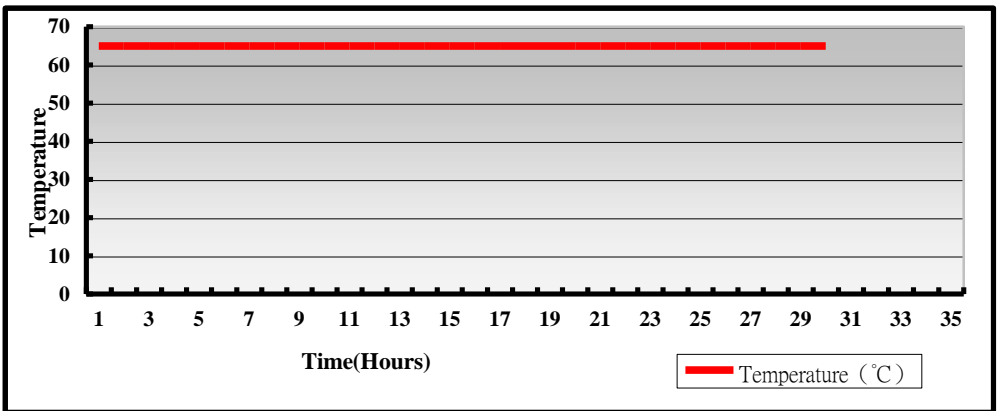

3. Environmental test

3.1 Temperature Test

Hardware Device list:

System Board	MS-C71
CPU	Intel(R) Core(TM) CPU i5- 520M 2.40GHz
Memory	Transcend DDRIII 1066 (K481G0846D)2G
HDD	Western Digital 320GB (WD3200AAJS)
Operating OS	Windows XP SP3
Test Equipment	THERMOTRON 2800 Programmer/Controller
Test Program	3DMark 2003 + Prime95

Test Result: