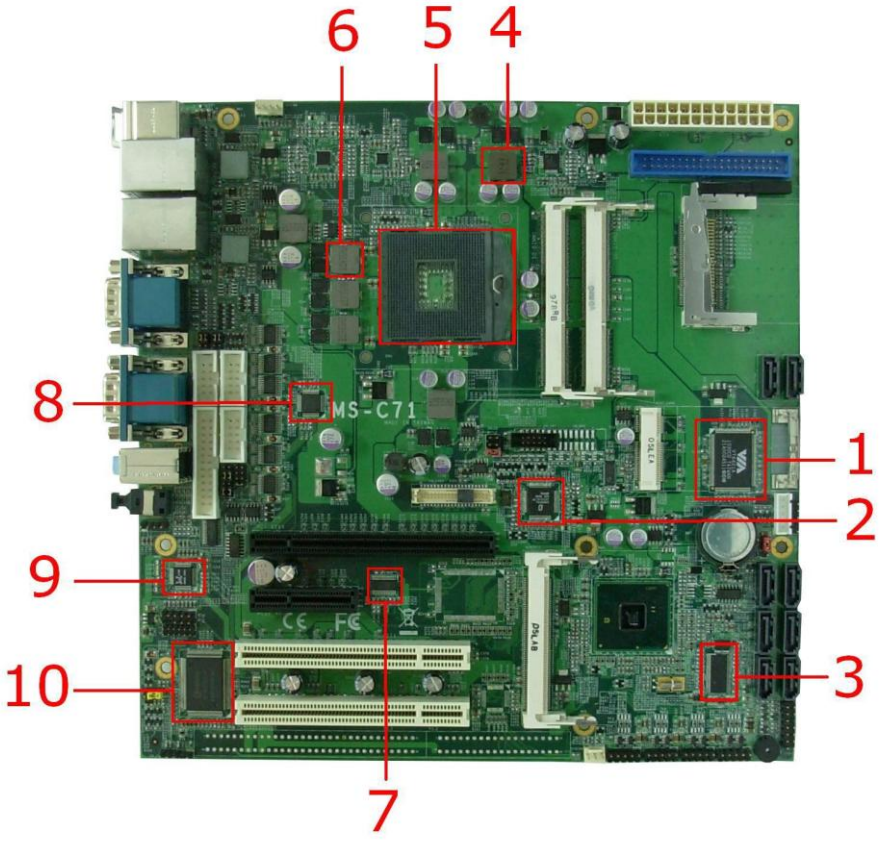

14	C470	44.2 °C
15	C480	43.7 °C
16	C485	43.5 °C
17	Heat Sink	35.4 °C
18	PCH	51.2 °C